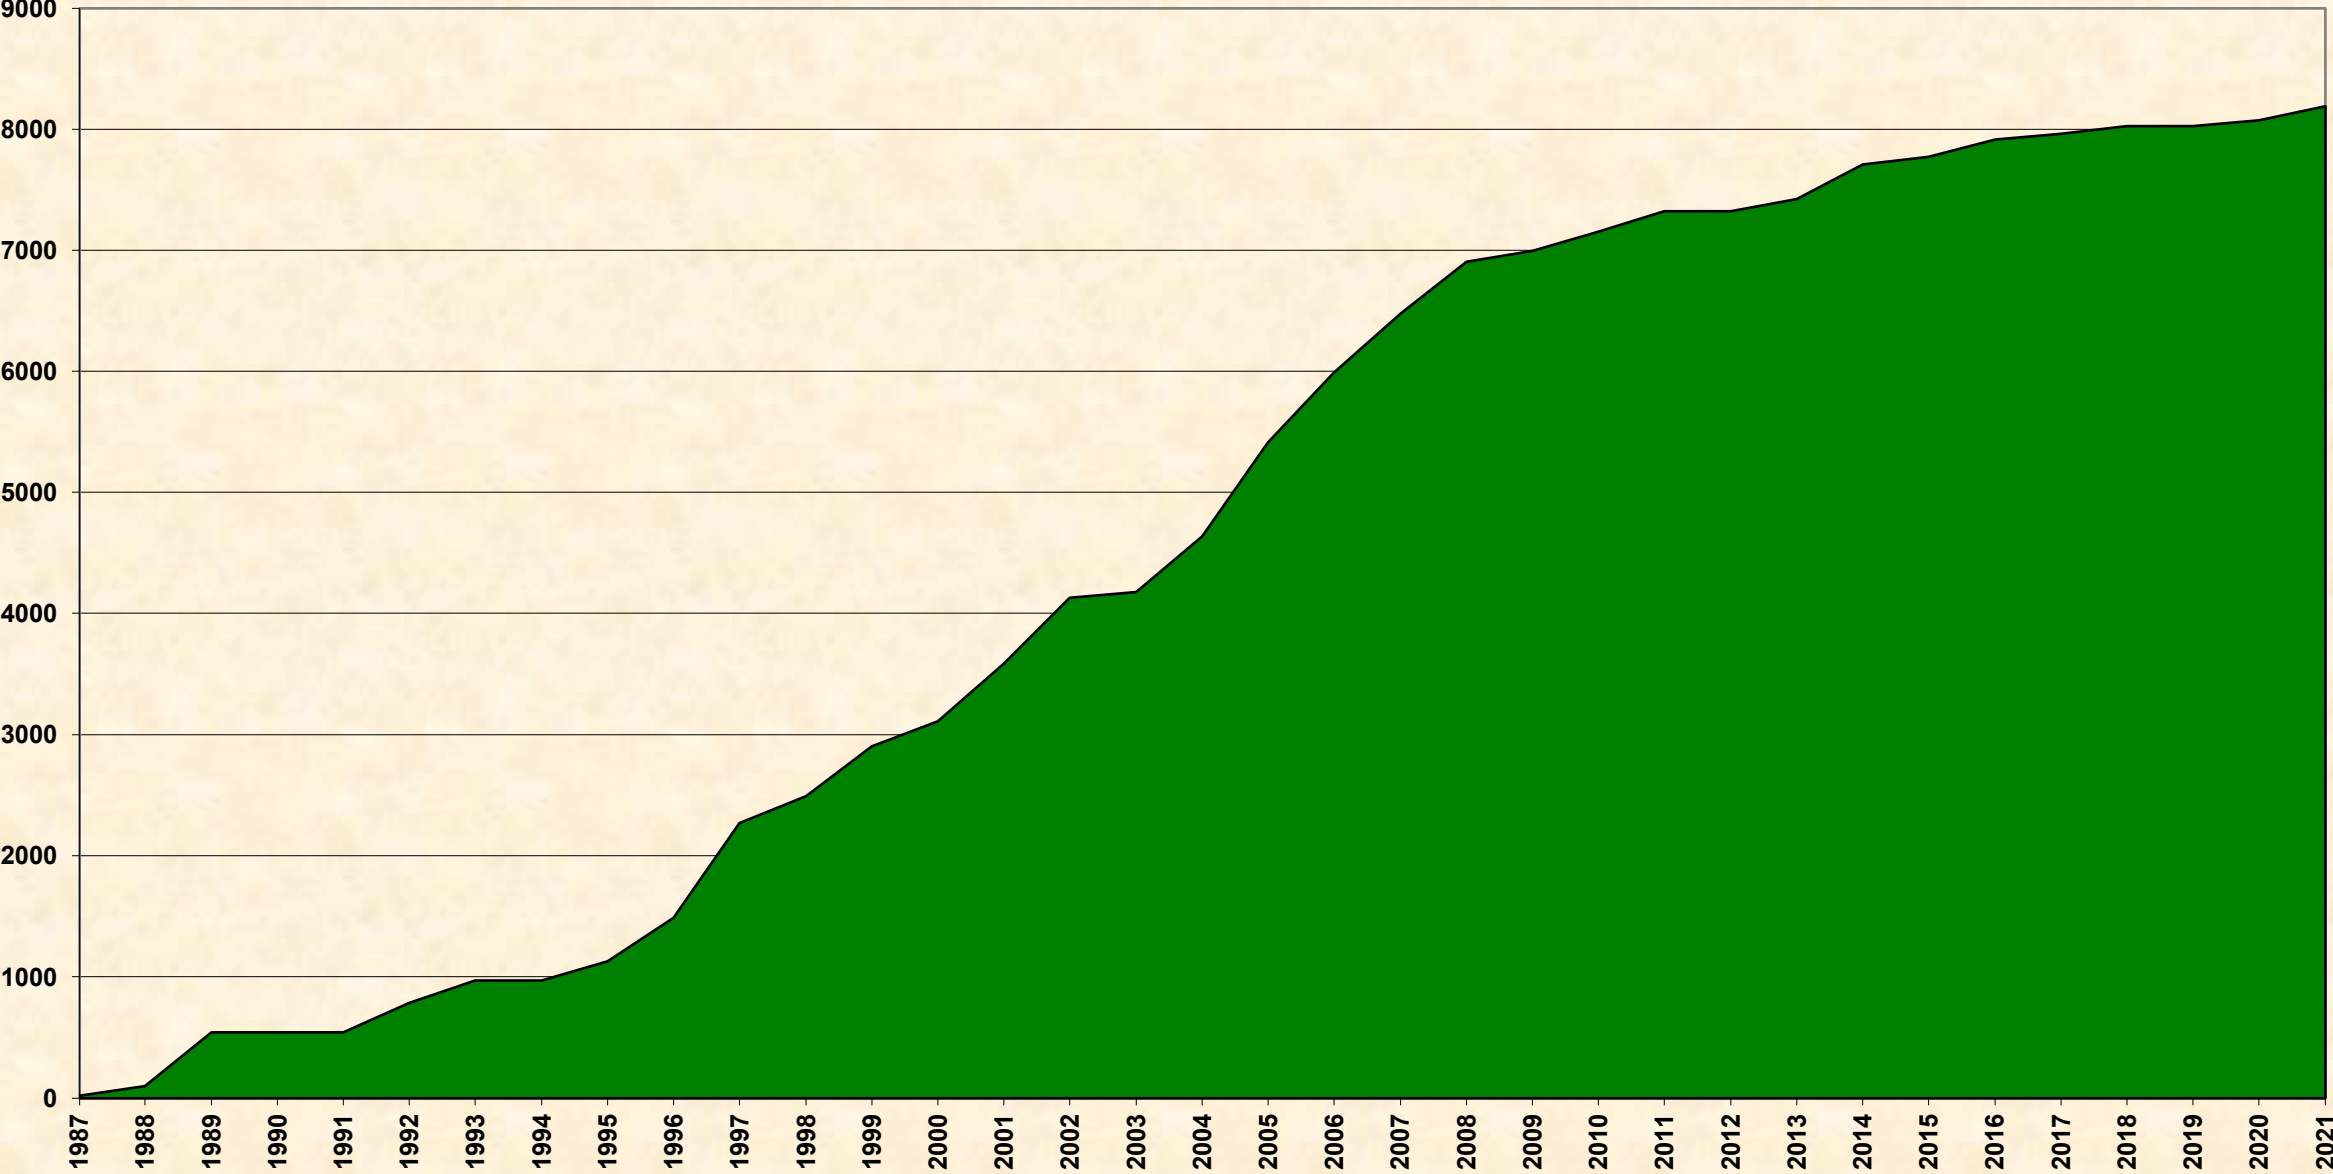

MORRIS COUNTY FARMLAND PRESERVATION CUMULATIVE ACRES PRESERVED

Acres

Acres Preserved as of October 18, 2021 - 8,193

Year