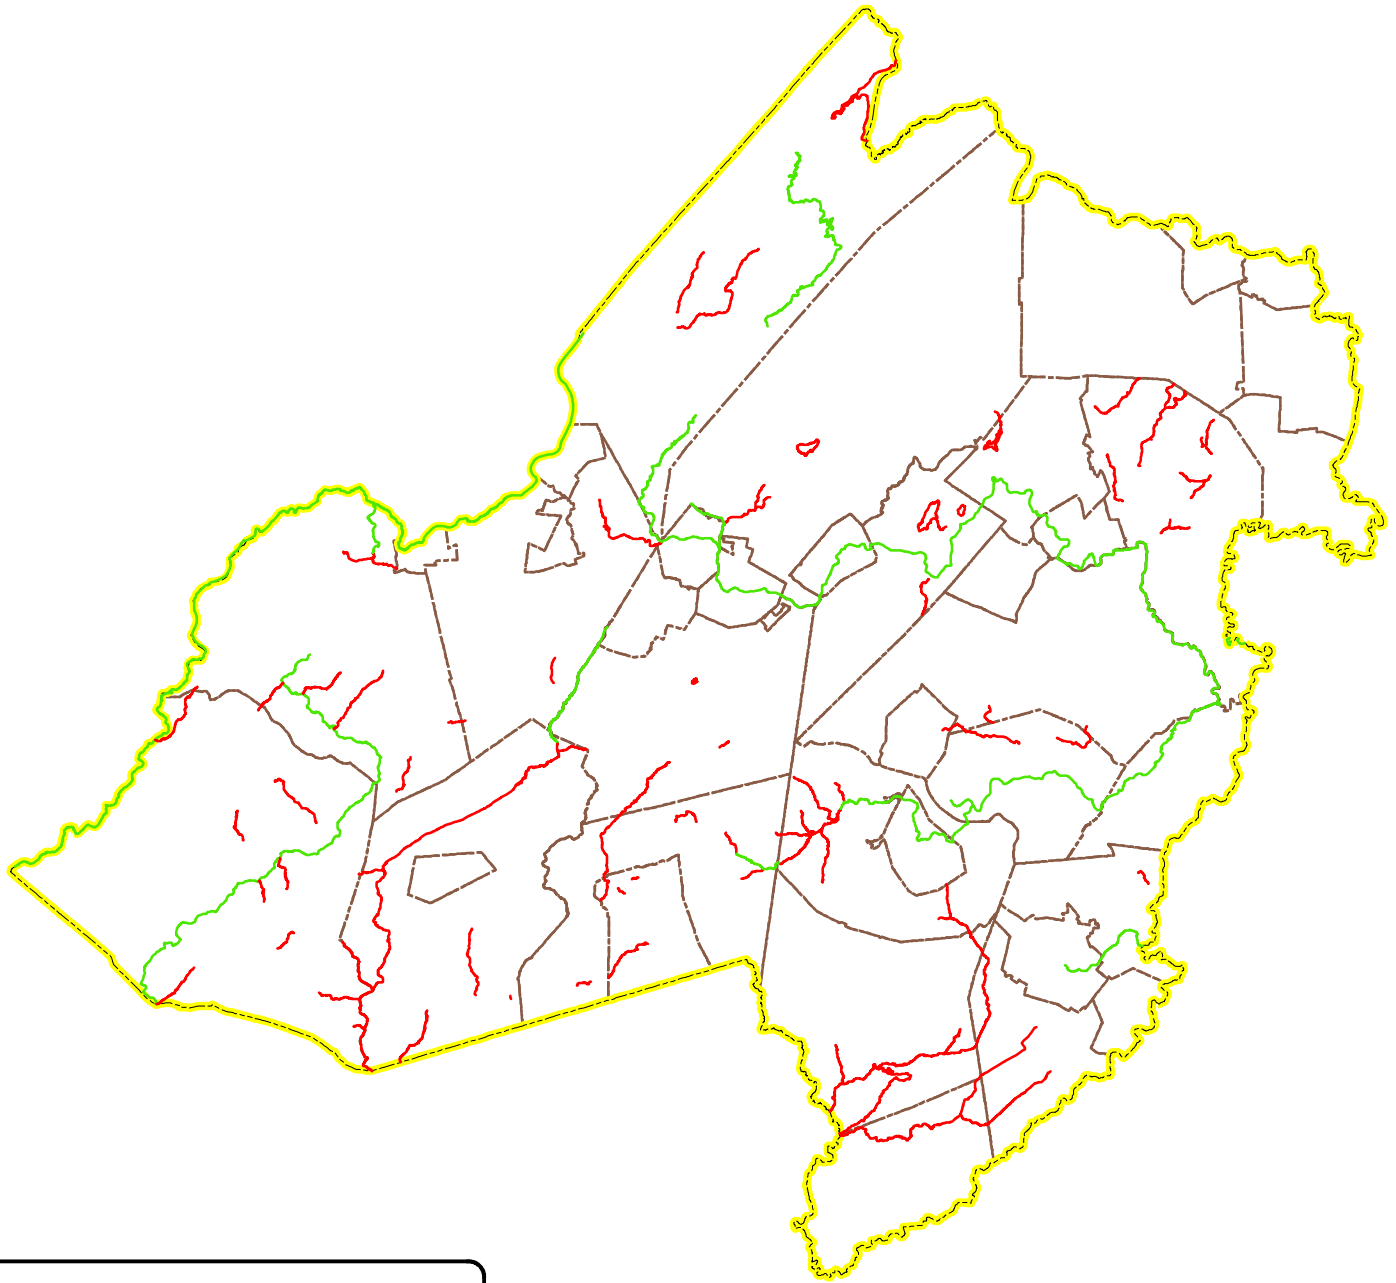

NJDEP Future Floodplain Mapping

Legend

 Morris County

 Municipalities

Stream Segments to be Updated

 A (Approximate Study)

 AE (Detailed Study)