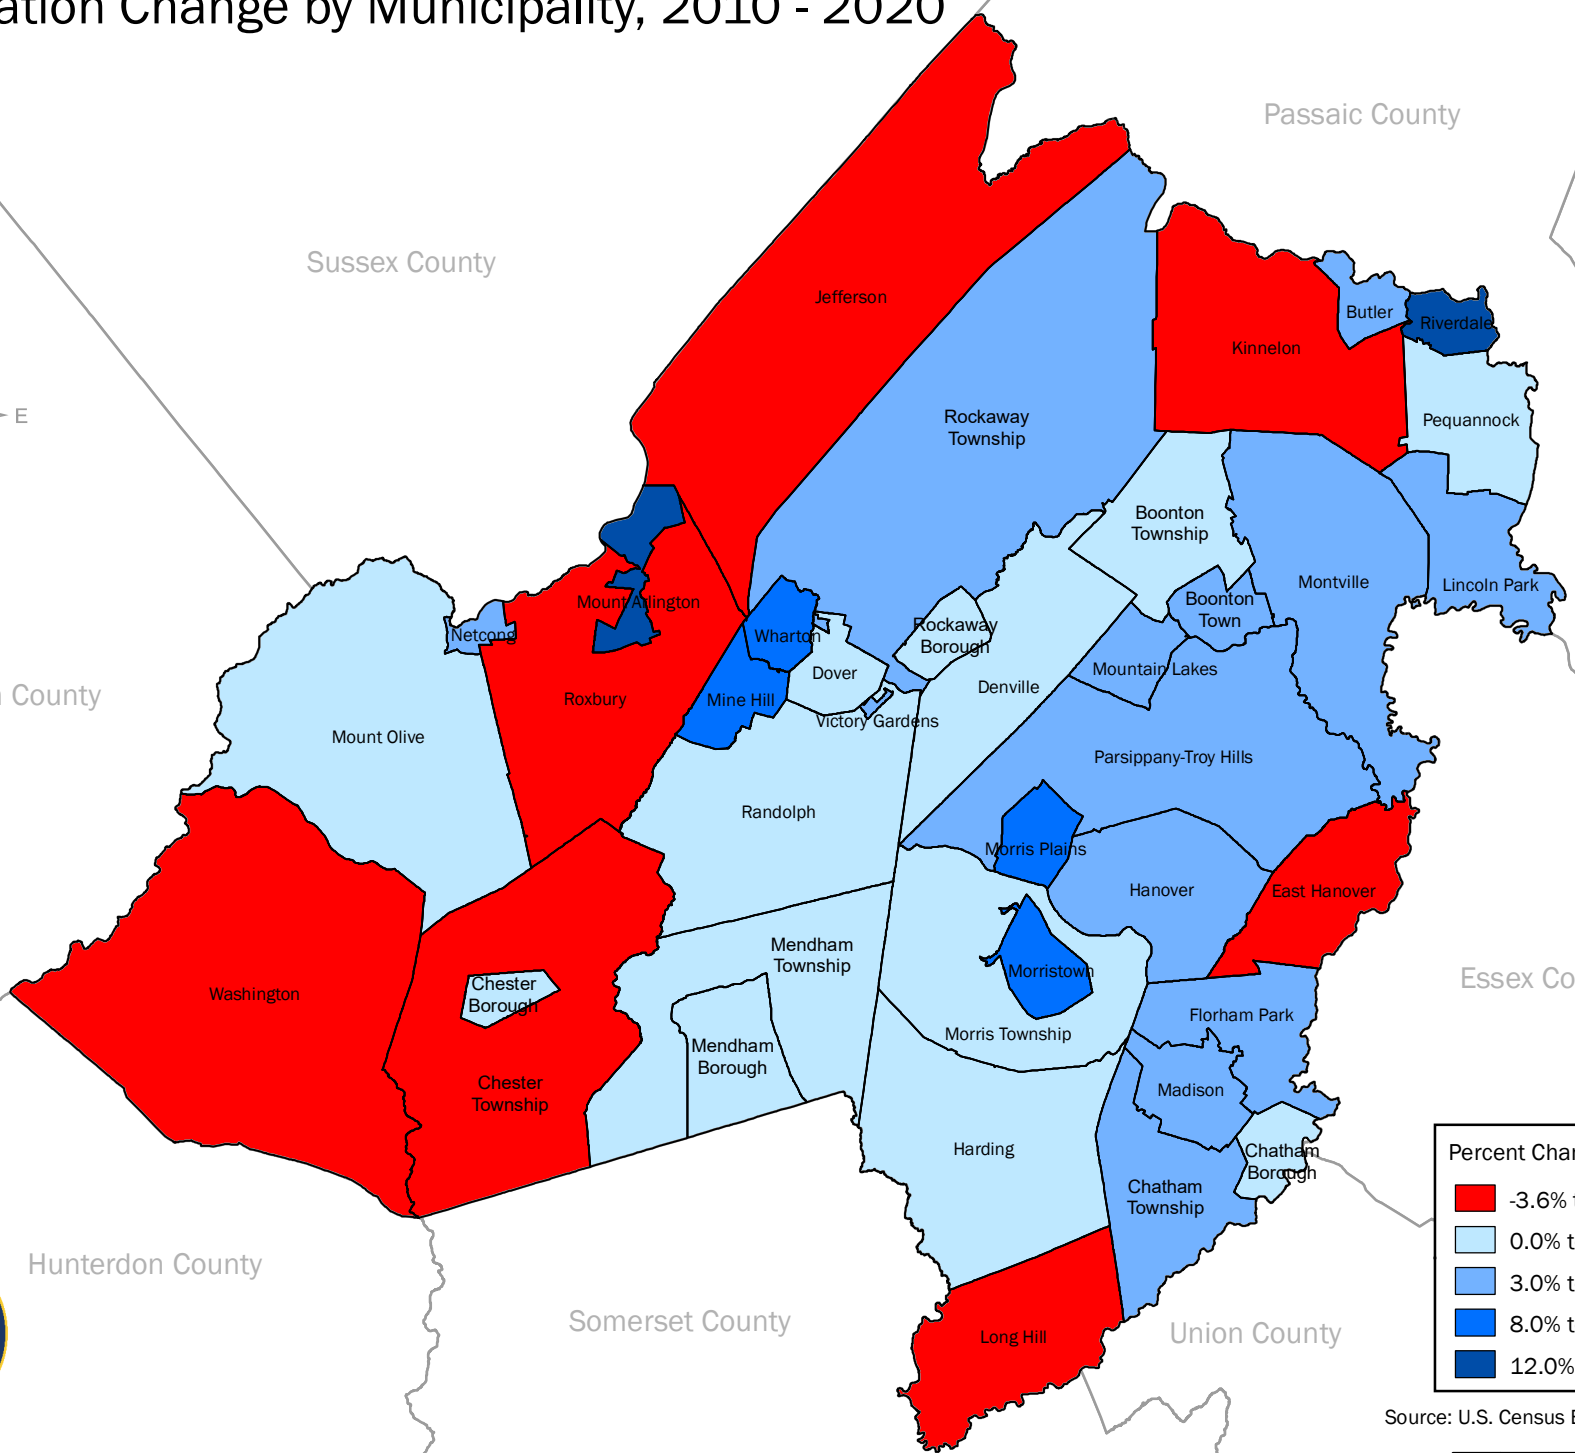

Population Change by Municipality, 2010 - 2020

Percent Change in Population	
■	-3.6% to -0.1%
■	0.0% to 2.9%
■	3.0% to 7.9%
■	8.0% to 11.9%
■	12.0% - 17.0%

Source: U.S. Census Bureau, 2020 Census