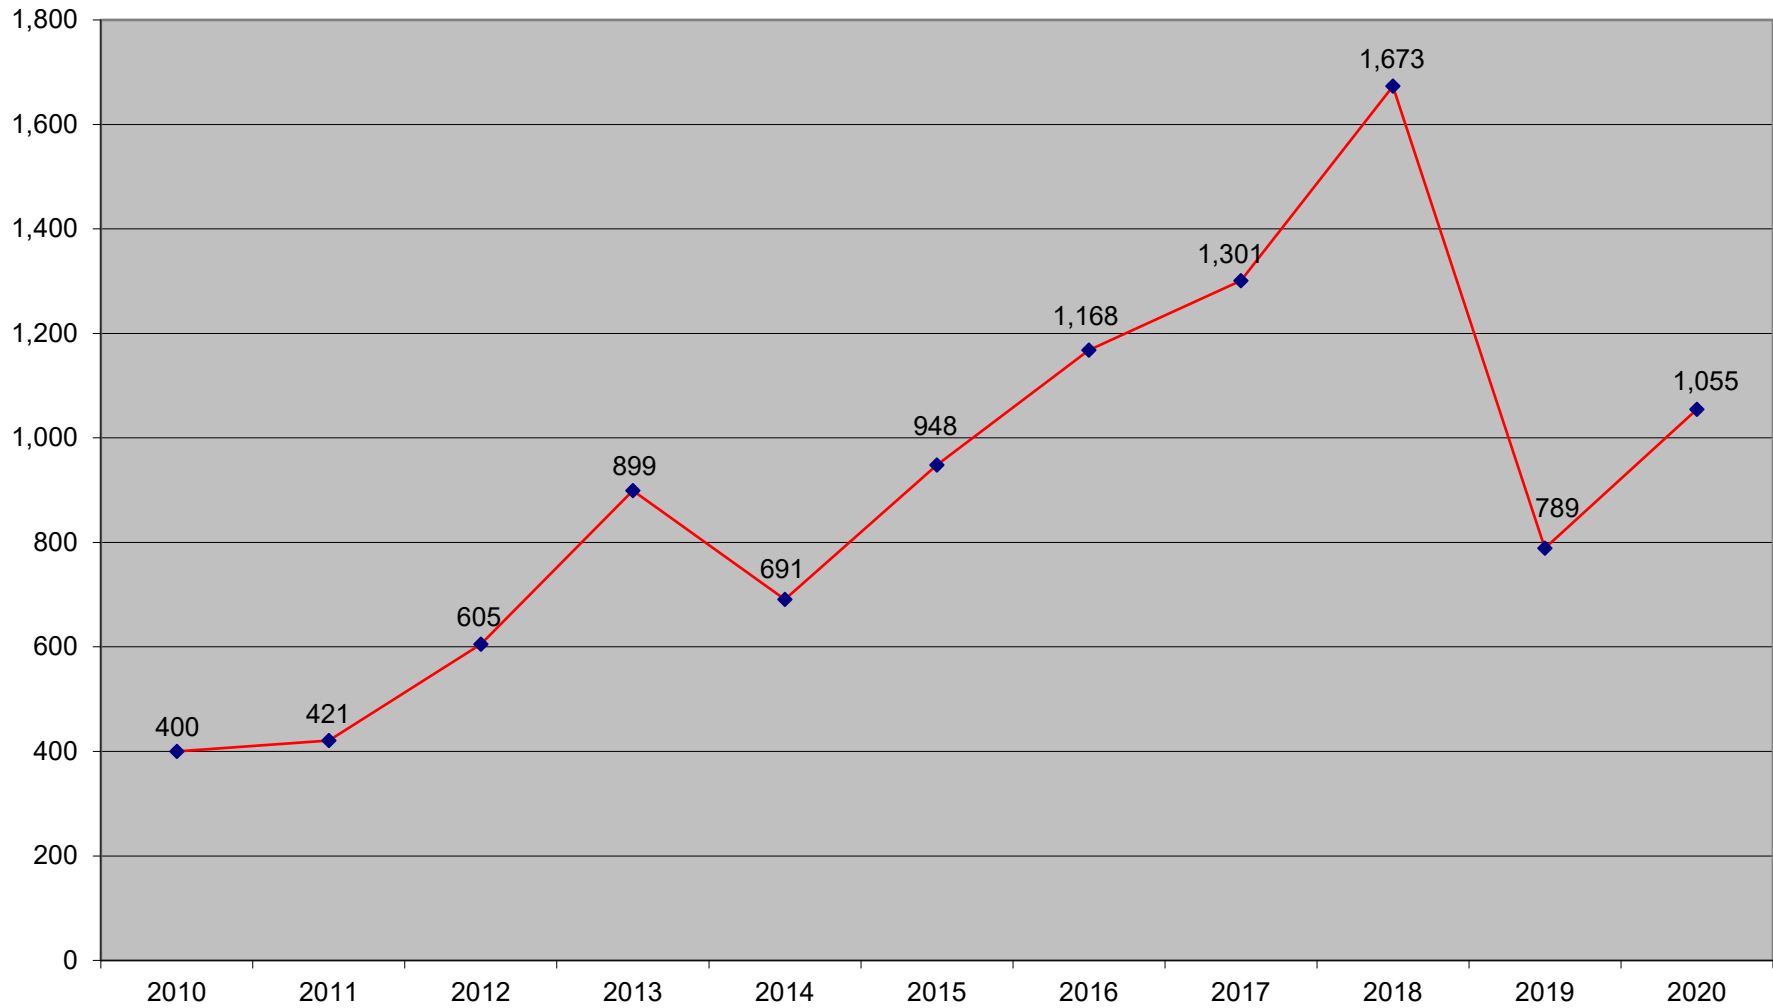

New Housing Units Authorized by Building Permits, 2010 - 2020 Morris County

SOURCE: N.J. Department of Community Affairs
Chart Revised: July 2021