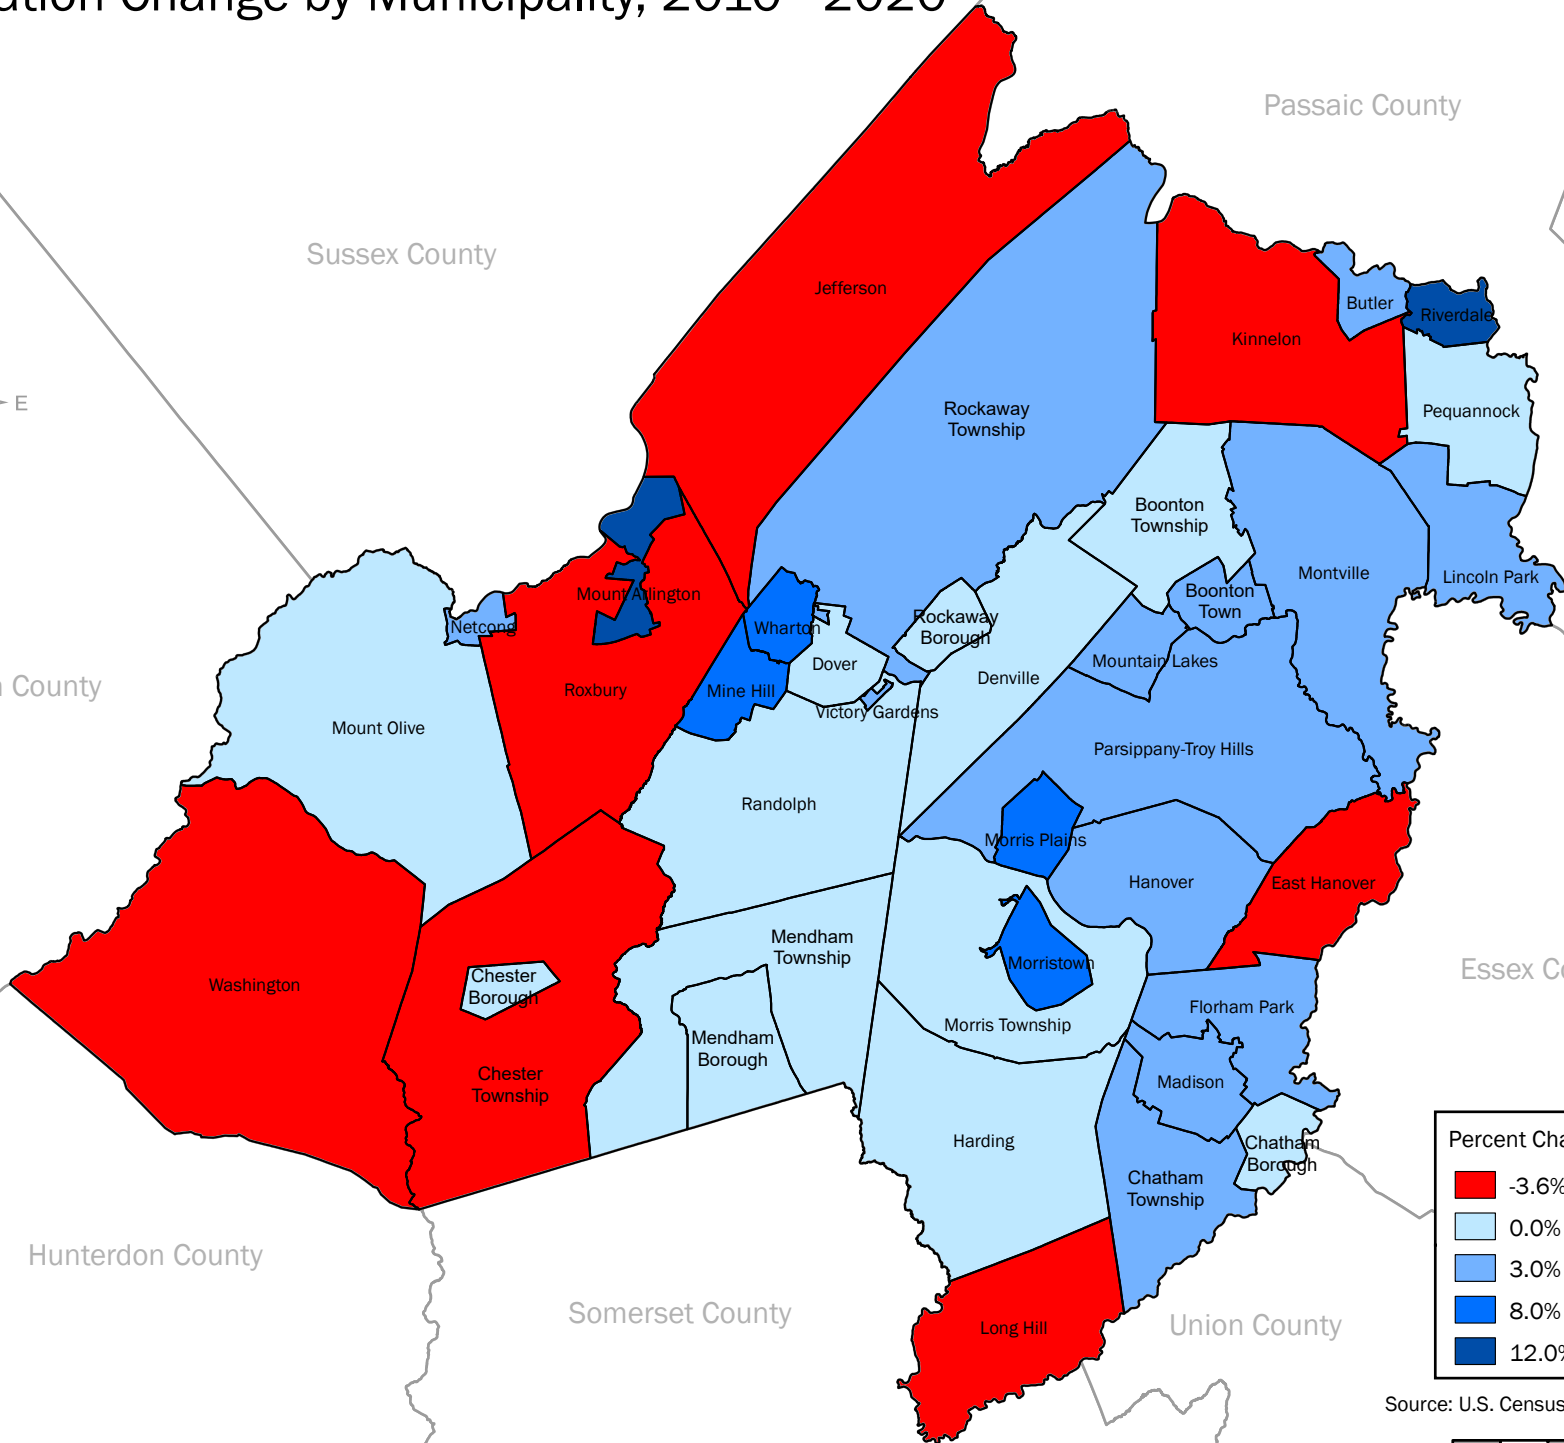

Population Change by Municipality, 2010 - 2020

Percent Change in Population

- -3.6% to -0.1%
- 0.0% to 2.9%
- 3.0% to 7.9%
- 8.0% to 11.9%
- 12.0% - 17.0%

Source: U.S. Census Bureau, 2020 Census