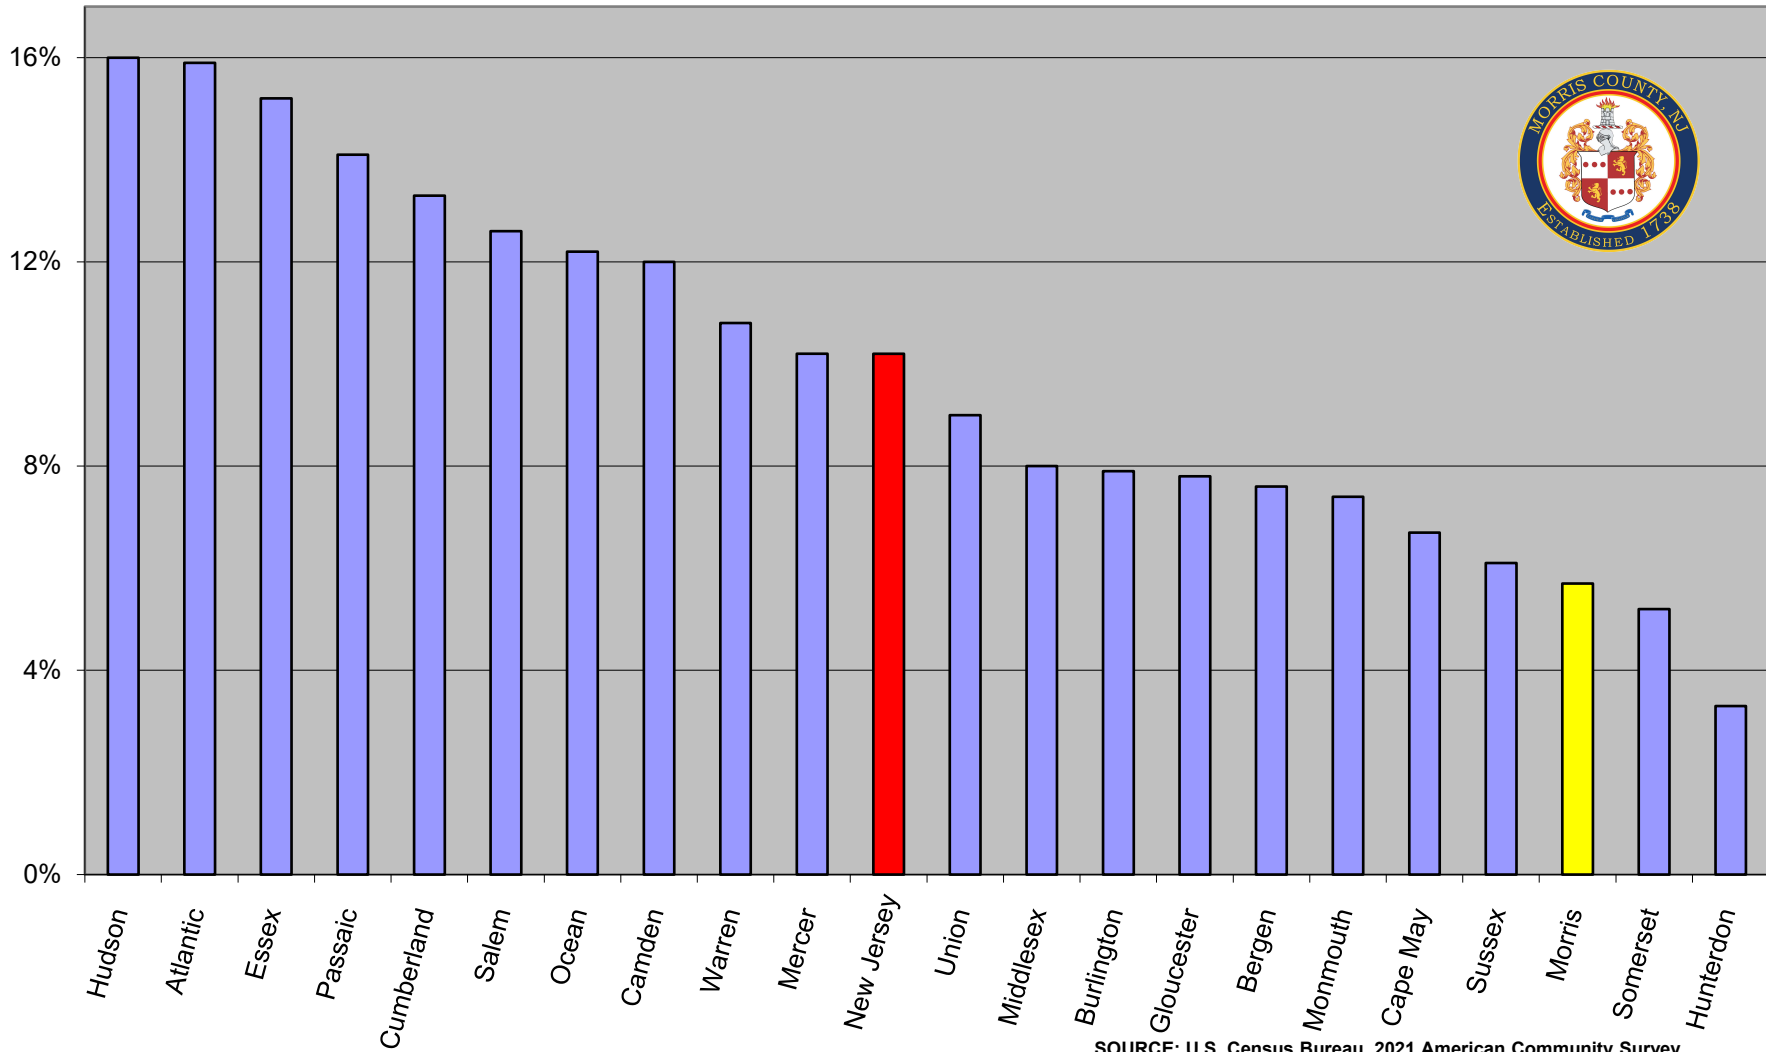

Poverty Rate by County, 2021

Individuals

SOURCE: U.S. Census Bureau, 2021 American Community Survey
Prepared by the Morris County Office of Planning and Preservation - Chart Revised: September 2022