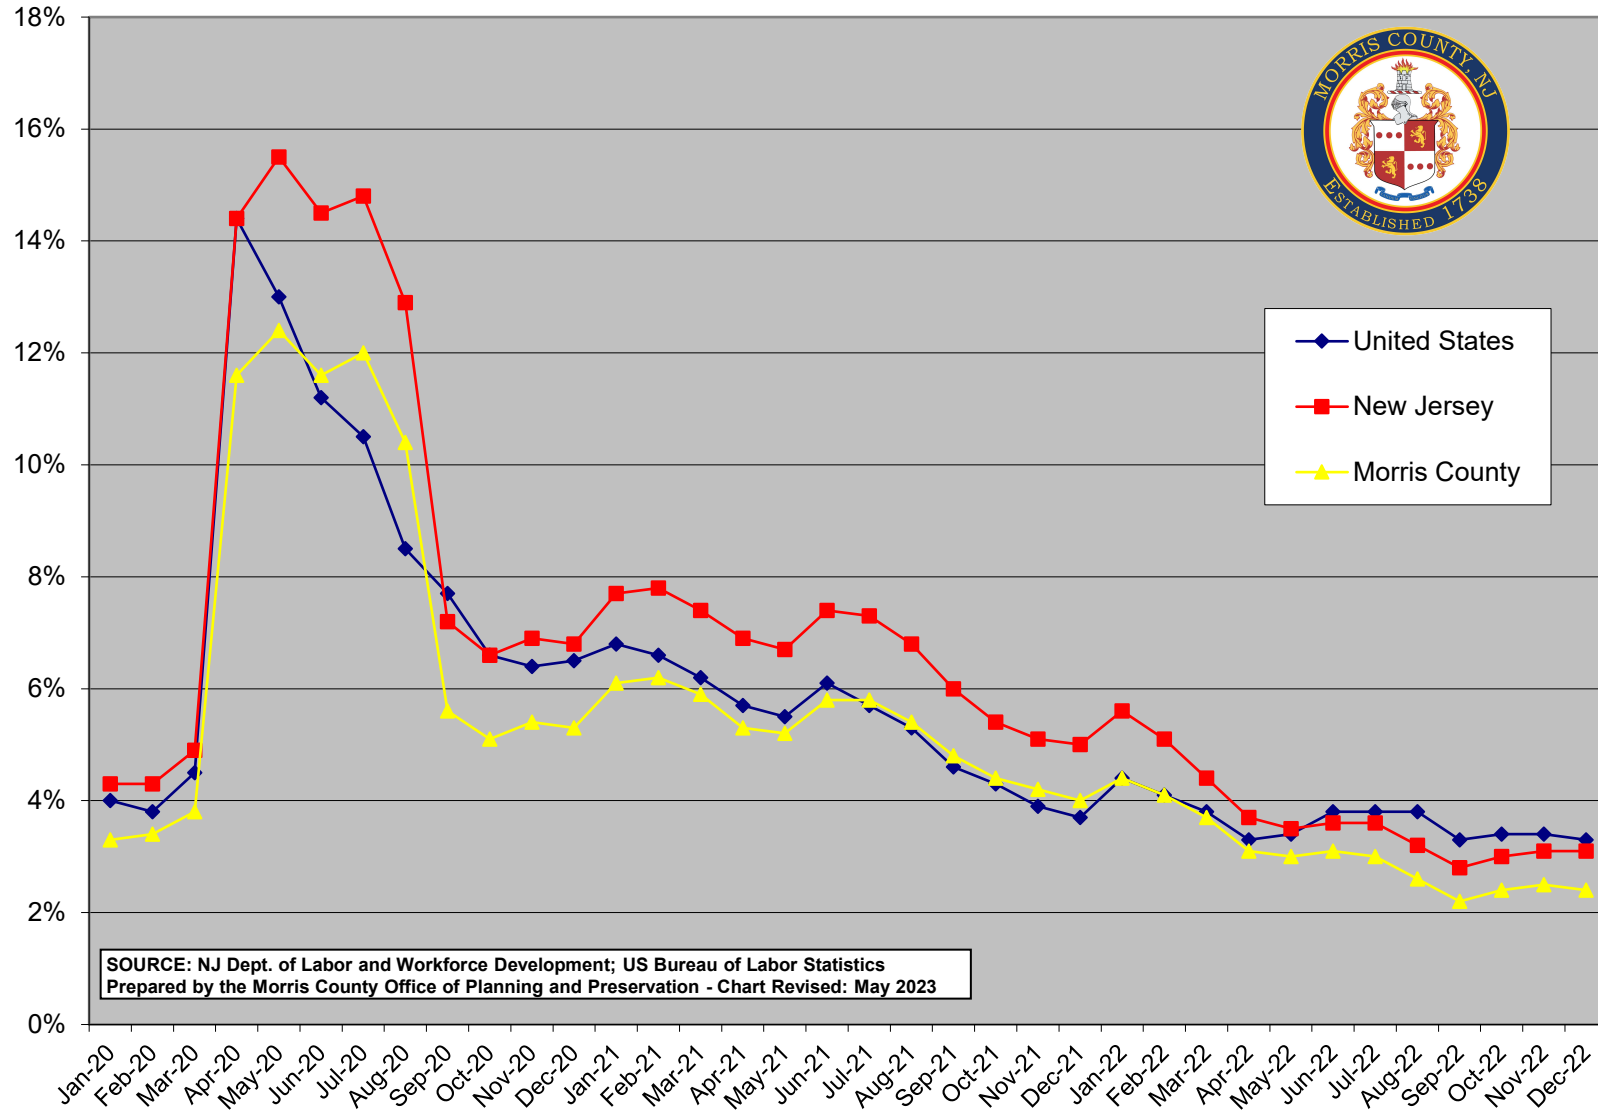

Unemployment Rate: United States, New Jersey and Morris County, 2020 - 2022

◆ United States
 ■ New Jersey
 ▲ Morris County