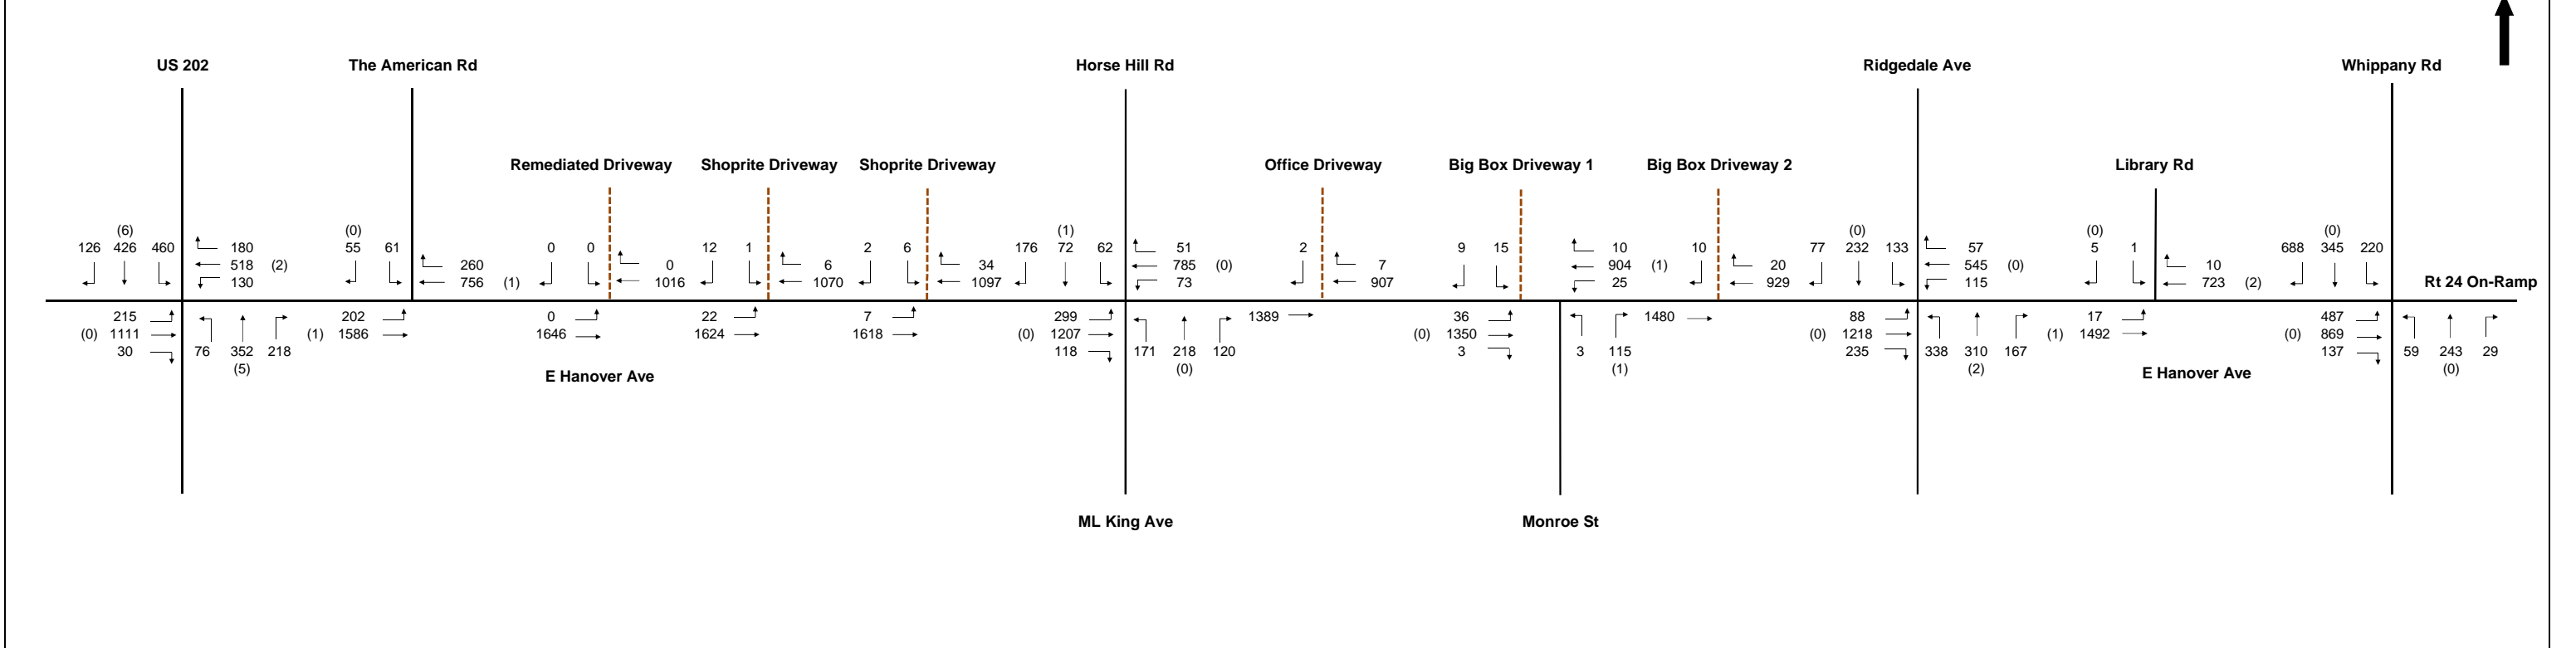

AM Peak Hour
7:30 AM - 8:30 AM

PM Peak Hour
4:30 PM - 5:30 PM

Key:
Vehicles & Trucks
(Pedestrians)

365 West Passaic Street
Rochelle Park, NJ 07662-3017
Tel: 201.587.9040
Fax: 201.587.0444

**EAST HANOVER AVENUE
CORRIDOR TRAFFIC STUDY
MORRIS COUNTY, NJ**

**EXHIBIT 11
2015 Projected Traffic Volumes**