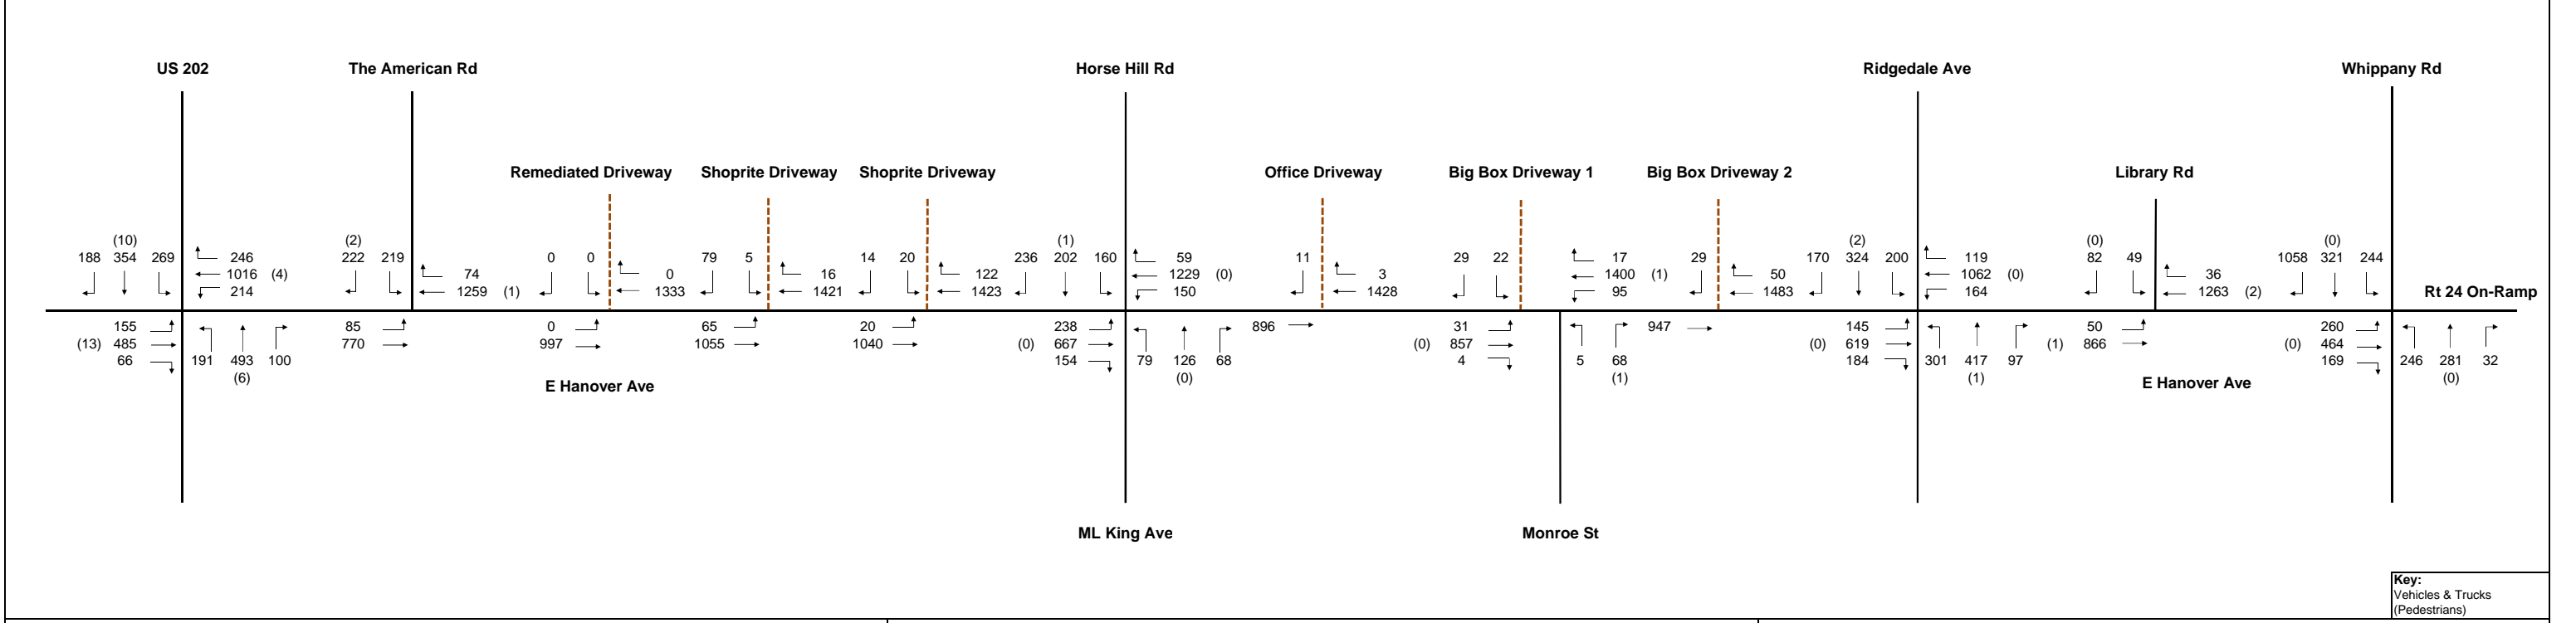

AM Peak Hour
7:30 AM - 8:30 AM

PM Peak Hour
4:30 PM - 5:30 PM

Key:
Vehicles & Trucks
(Pedestrians)

365 West Passaic Street
Rochelle Park, NJ 07662-3017
Tel: 201.587.9040
Fax: 201.587.0444

**EAST HANOVER AVENUE
CORRIDOR TRAFFIC STUDY
MORRIS COUNTY, NJ**

**EXHIBIT 11
2015 Projected Traffic Volumes**