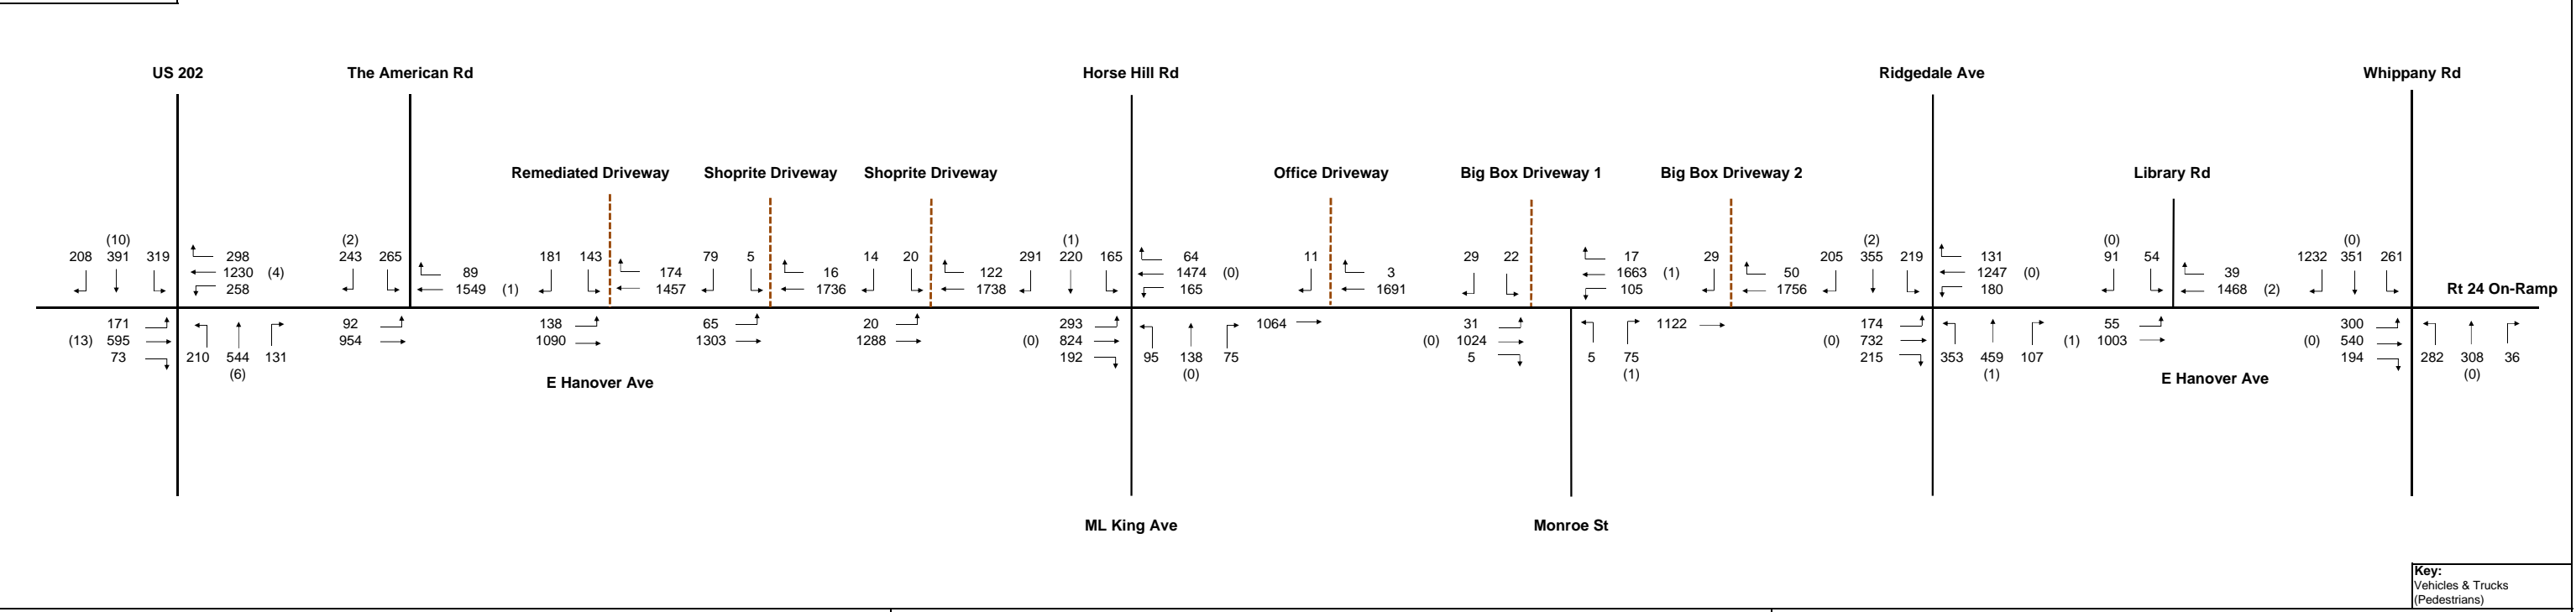

AM Peak Hour
7:30 AM - 8:30 AM

PM Peak Hour
4:30 PM - 5:30 PM

Key:
Vehicles & Trucks
(Pedestrians)

365 West Passaic Street
Rochelle Park, NJ 07662-3017
Tel: 201.587.9040
Fax: 201.587.0444

EAST HANOVER AVENUE
CORRIDOR TRAFFIC STUDY
MORRIS COUNTY, NJ

EXHIBIT 12
2035 Projected Traffic Volumes