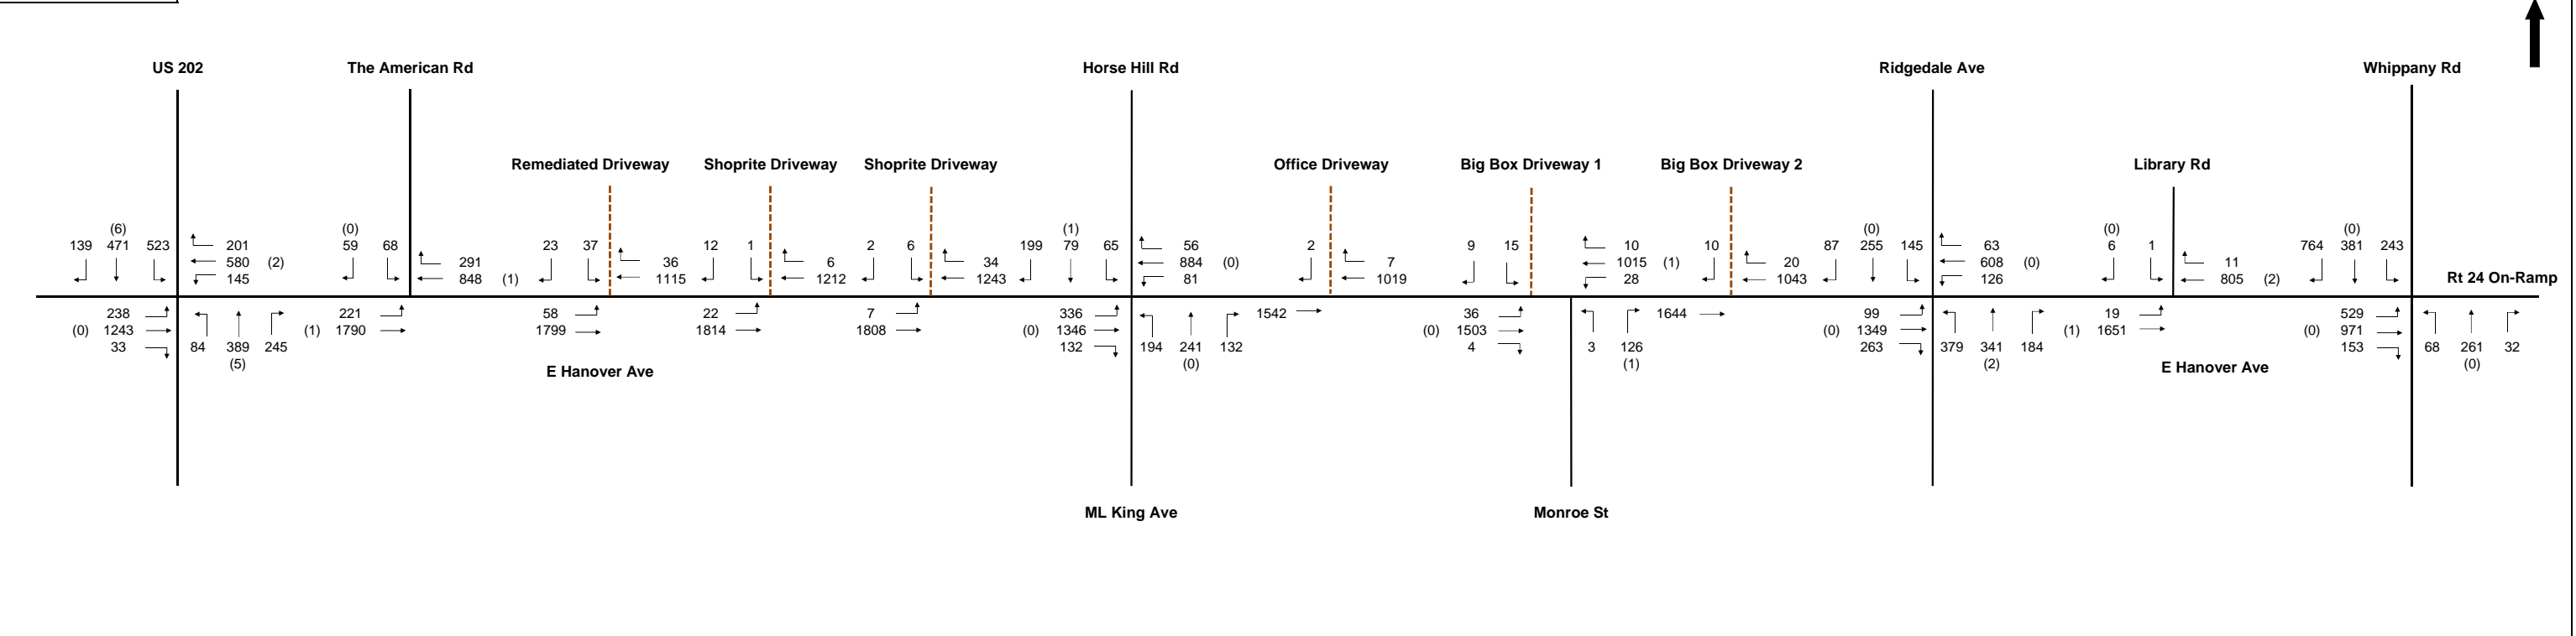

AM Peak Hour
7:30 AM - 8:30 AM

PM Peak Hour
4:30 PM - 5:30 PM

Key:
Vehicles & Trucks
(Pedestrians)

365 West Passaic Street
Rochelle Park, NJ 07662-3017
Tel: 201.587.9040
Fax: 201.587.0444

EAST HANOVER AVENUE
CORRIDOR TRAFFIC STUDY
MORRIS COUNTY, NJ

EXHIBIT 12
2035 Projected Traffic Volumes