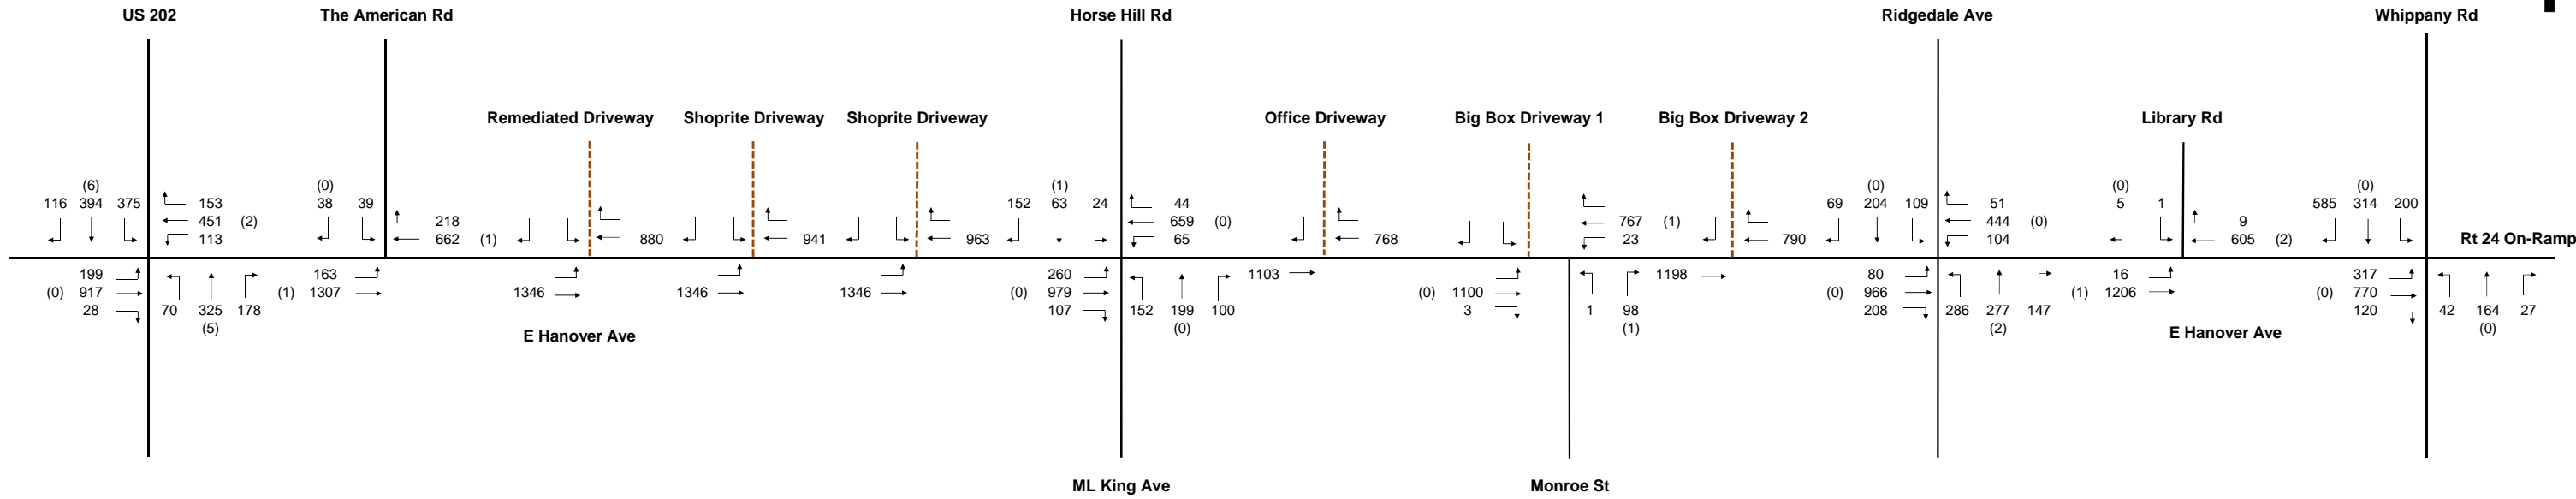

AM Peak Hour
7:30 AM - 8:30 AM

PM Peak Hour
4:30 PM - 5:30 PM

Key:
Vehicles & Trucks
(Pedestrians)

365 West Passaic Street
Rochelle Park, NJ 07662-3017
Tel: 201.587.9040
Fax: 201.587.0444

EAST HANOVER AVENUE
CORRIDOR TRAFFIC STUDY
MORRIS COUNTY, NJ

EXHIBIT 2
2011 Existing Condition Traffic Volumes