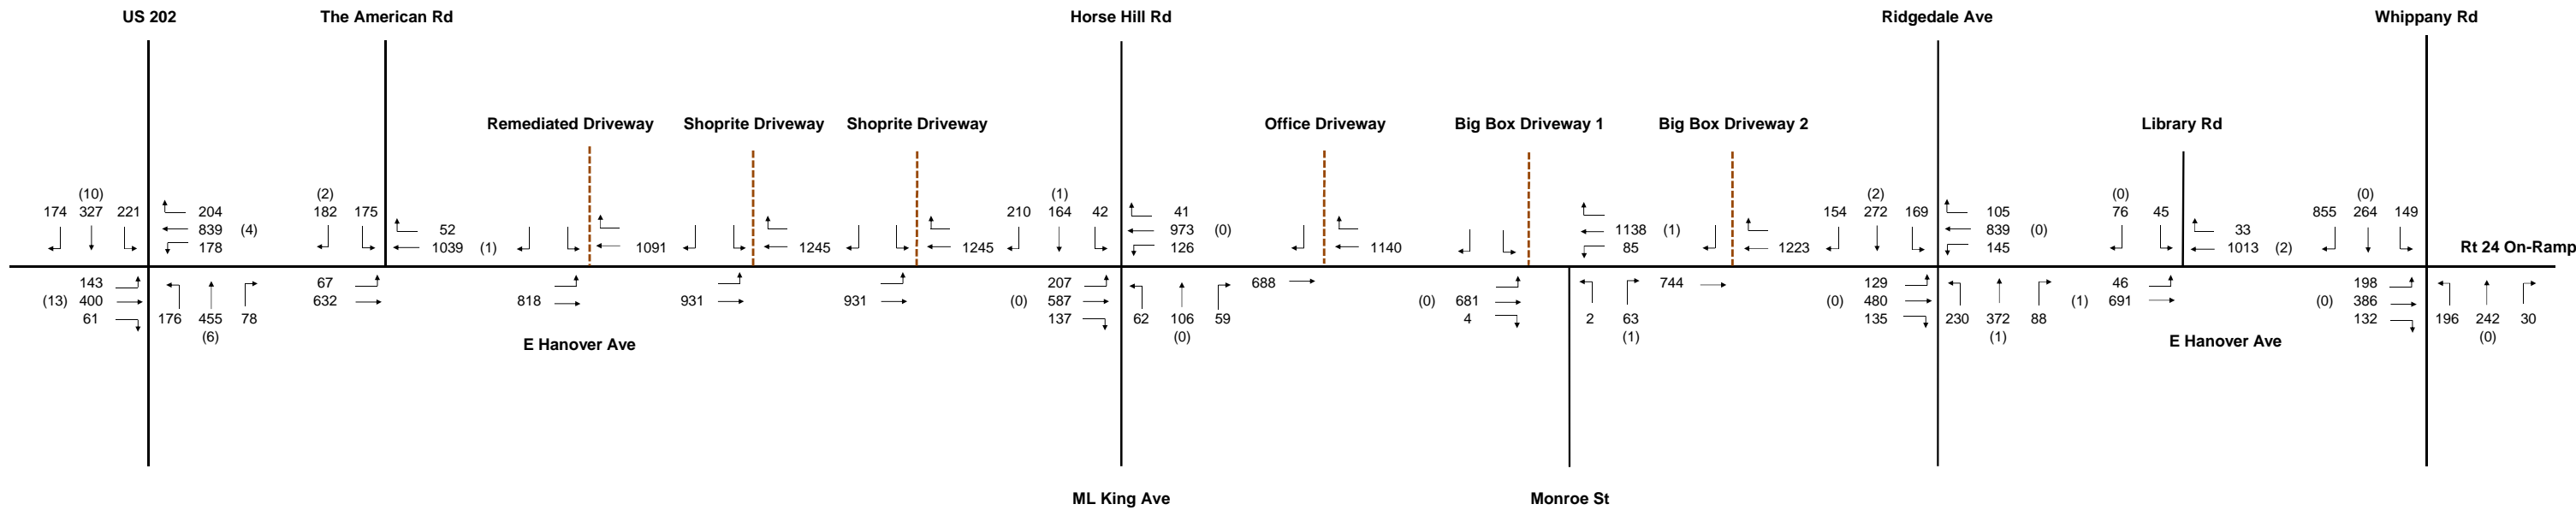

AM Peak Hour
7:30 AM - 8:30 AM

PM Peak Hour
4:30 PM - 5:30 PM

Key:
Vehicles & Trucks
(Pedestrians)

365 West Passaic Street
Rochelle Park, NJ 07662-3017
Tel: 201.587.9040
Fax: 201.587.0444

EAST HANOVER AVENUE
CORRIDOR TRAFFIC STUDY
MORRIS COUNTY, NJ

EXHIBIT 2
2011 Existing Condition Traffic Volumes