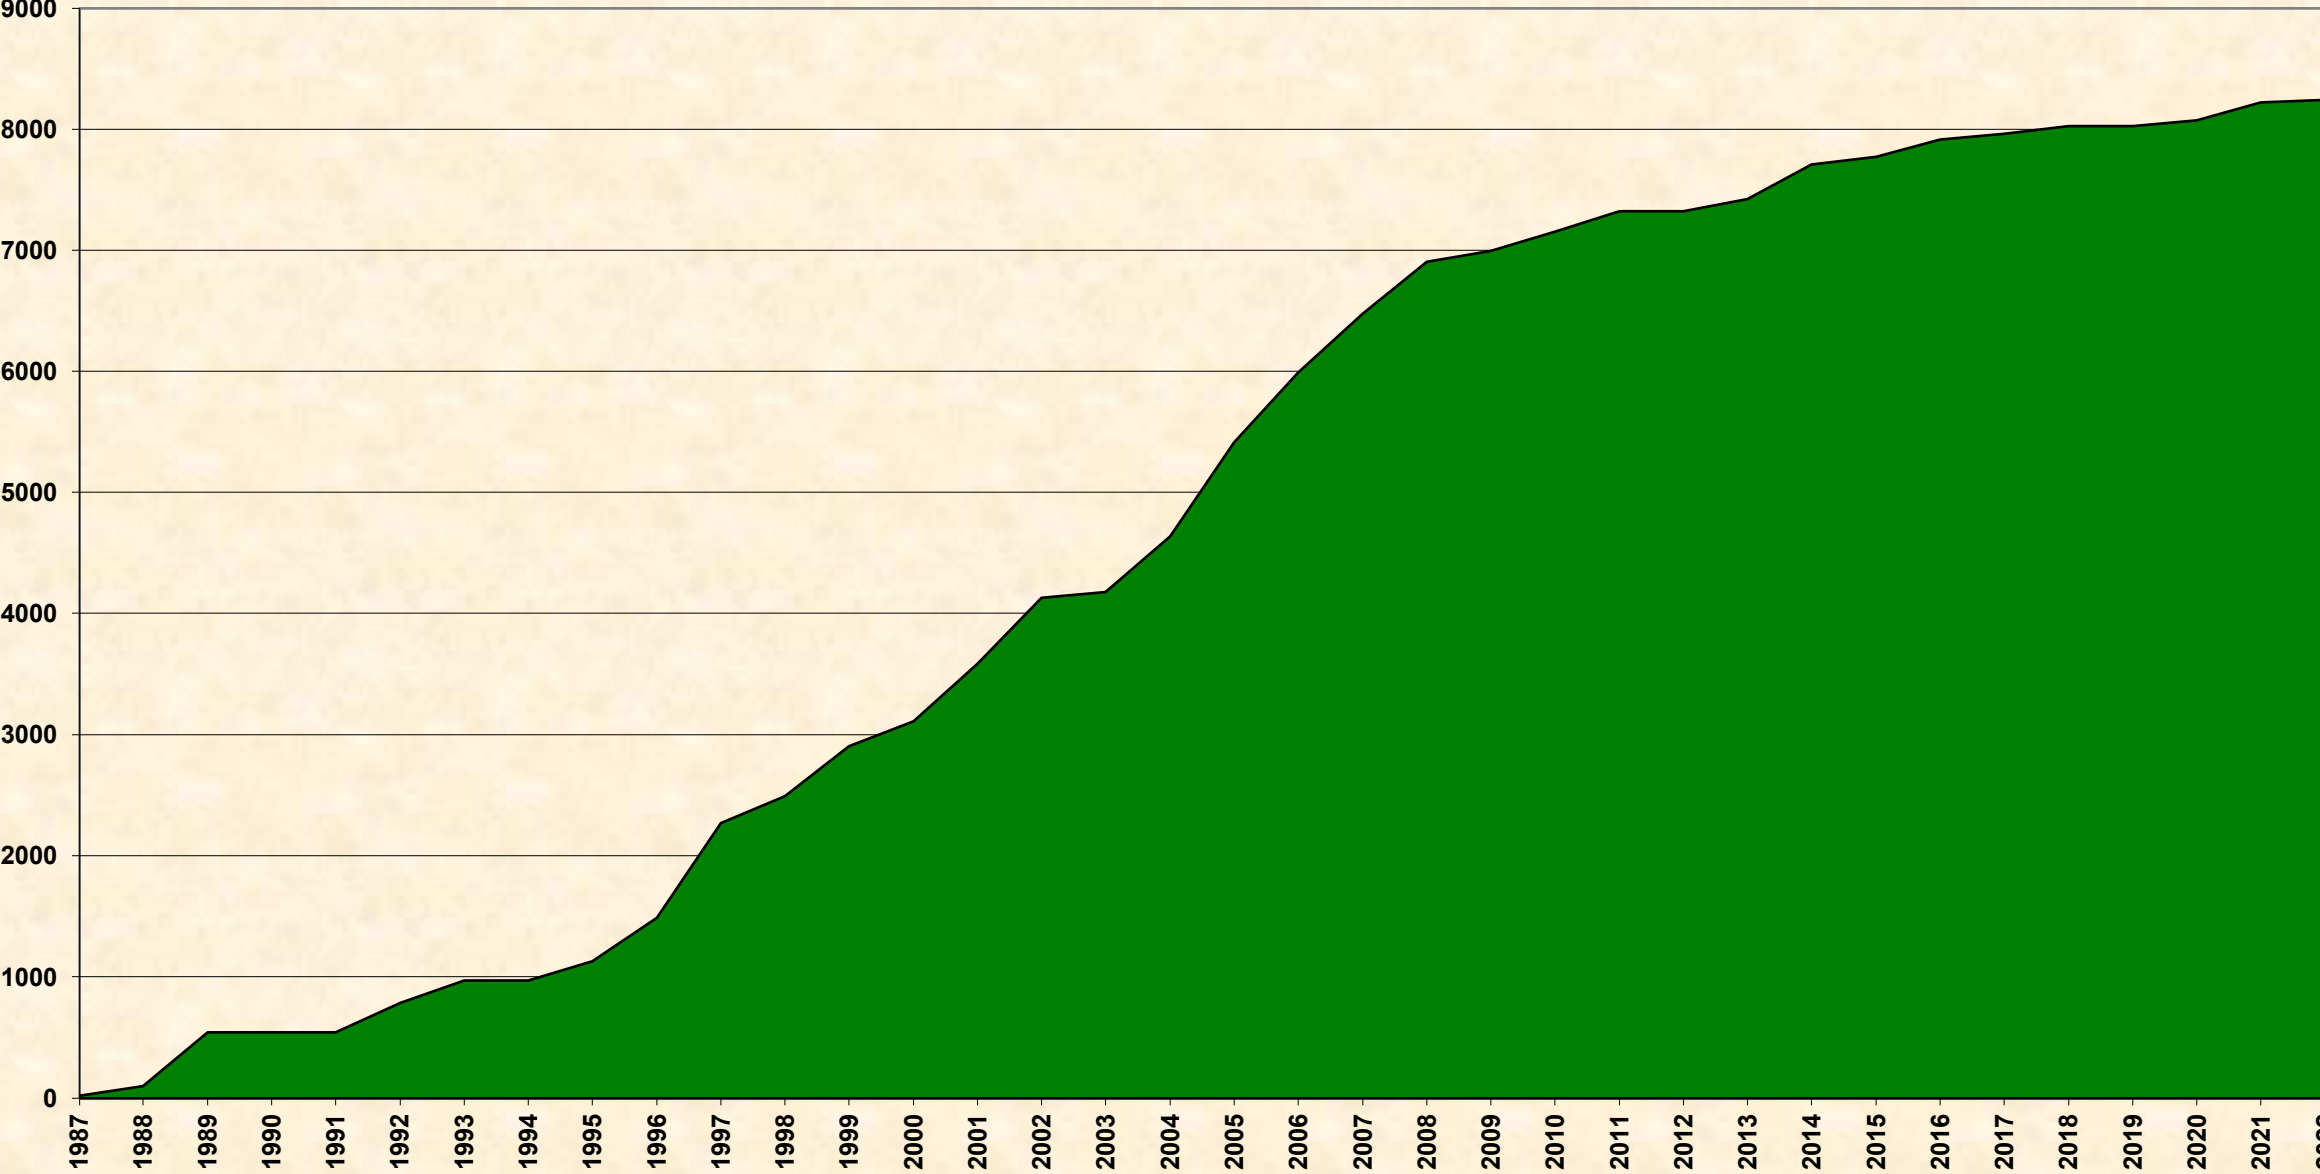

MORRIS COUNTY FARMLAND PRESERVATION CUMULATIVE ACRES PRESERVED

Acres

Acres Preserved as of May 23, 2022 - 8,246.613

Year