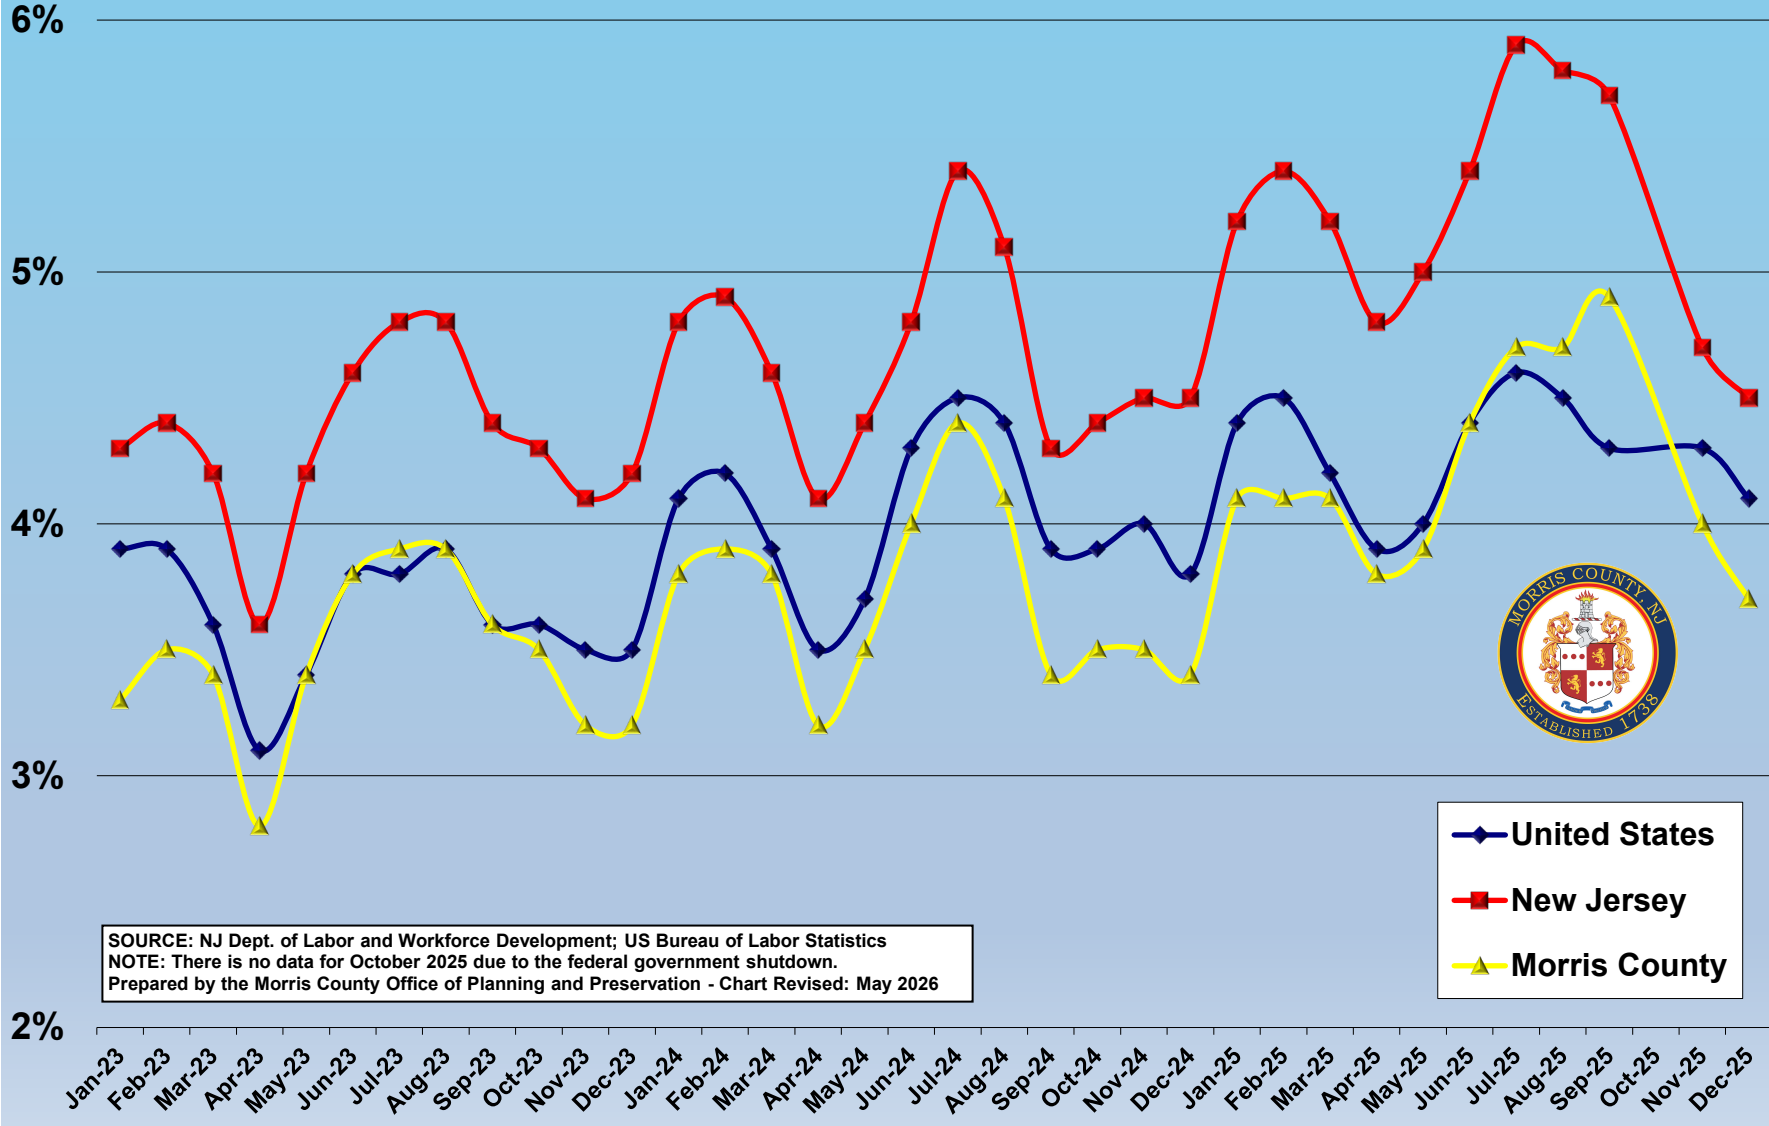

# Unemployment Rate: United States, New Jersey and Morris County, 2023 - 2025

SOURCE: NJ Dept. of Labor and Workforce Development; US Bureau of Labor Statistics  
 NOTE: There is no data for October 2025 due to the federal government shutdown.  
 Prepared by the Morris County Office of Planning and Preservation - Chart Revised: May 2026

- ◆ United States
- New Jersey
- ▲ Morris County