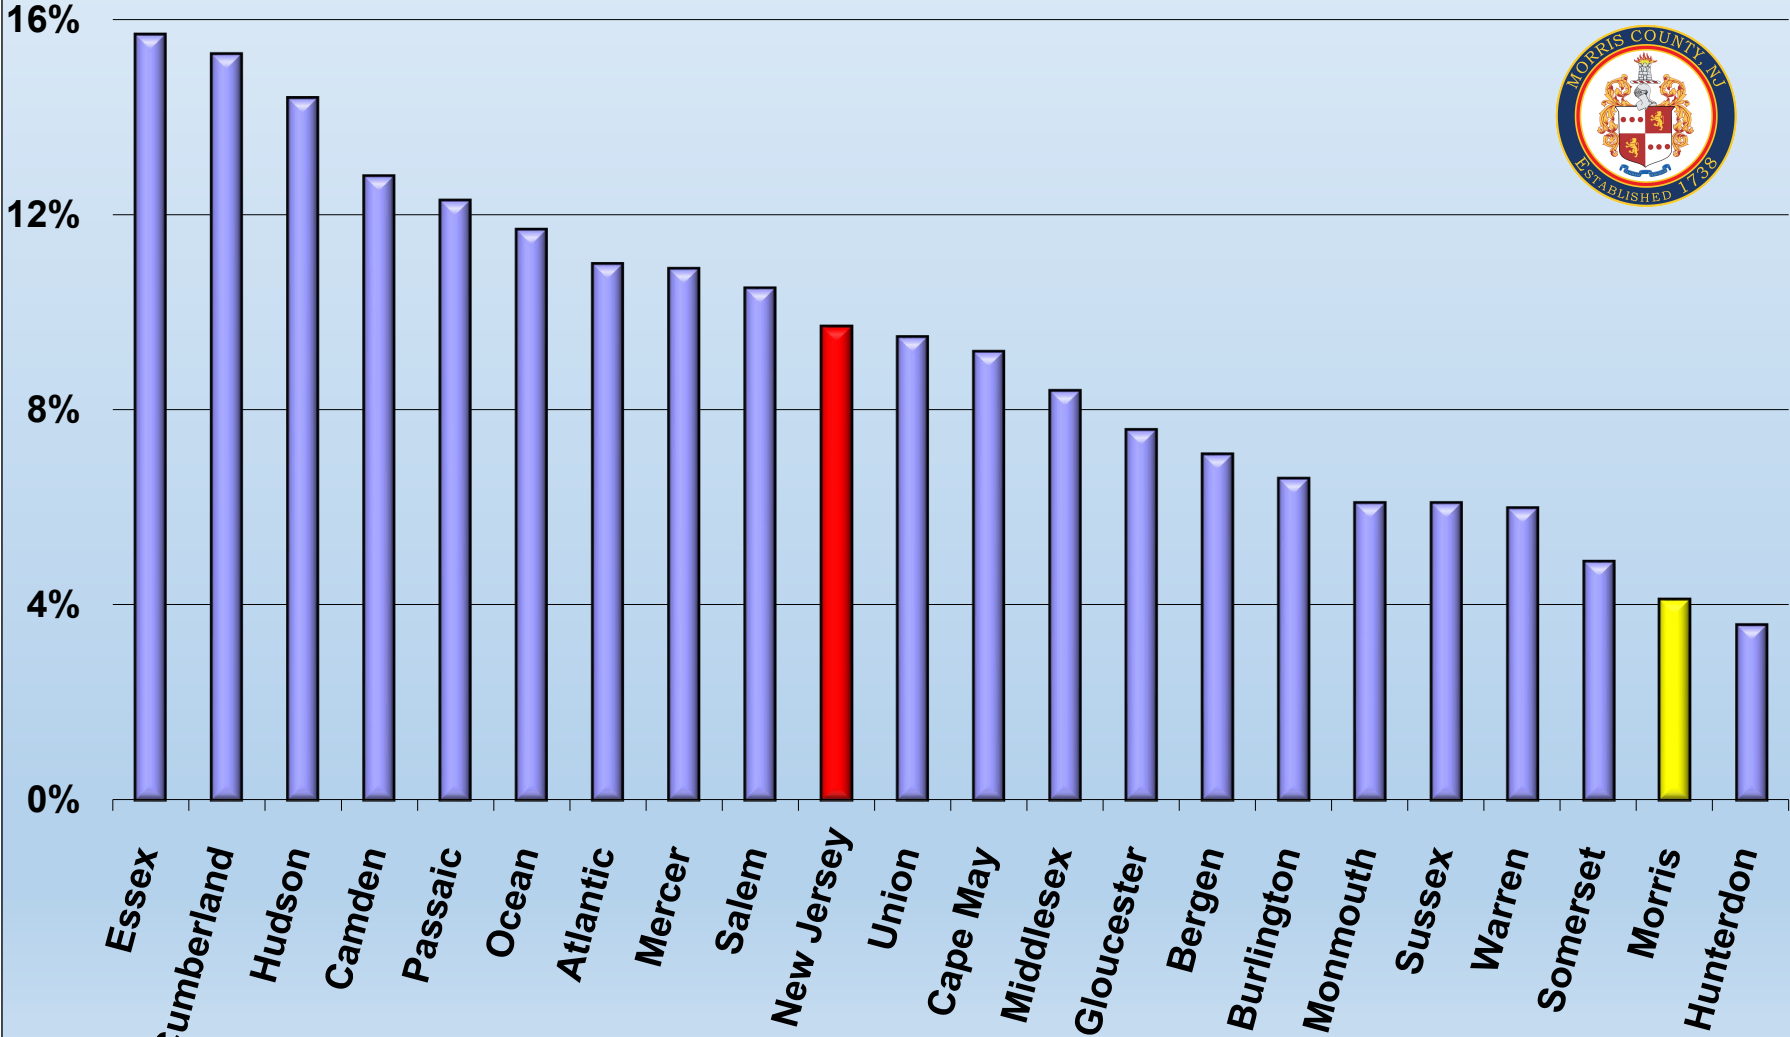

Poverty Rate by County, 2022

Individuals

SOURCE: U.S. Census Bureau, 2022 American Community Survey
Prepared by the Morris County Office of Planning and Preservation - Chart Revised: October 2023