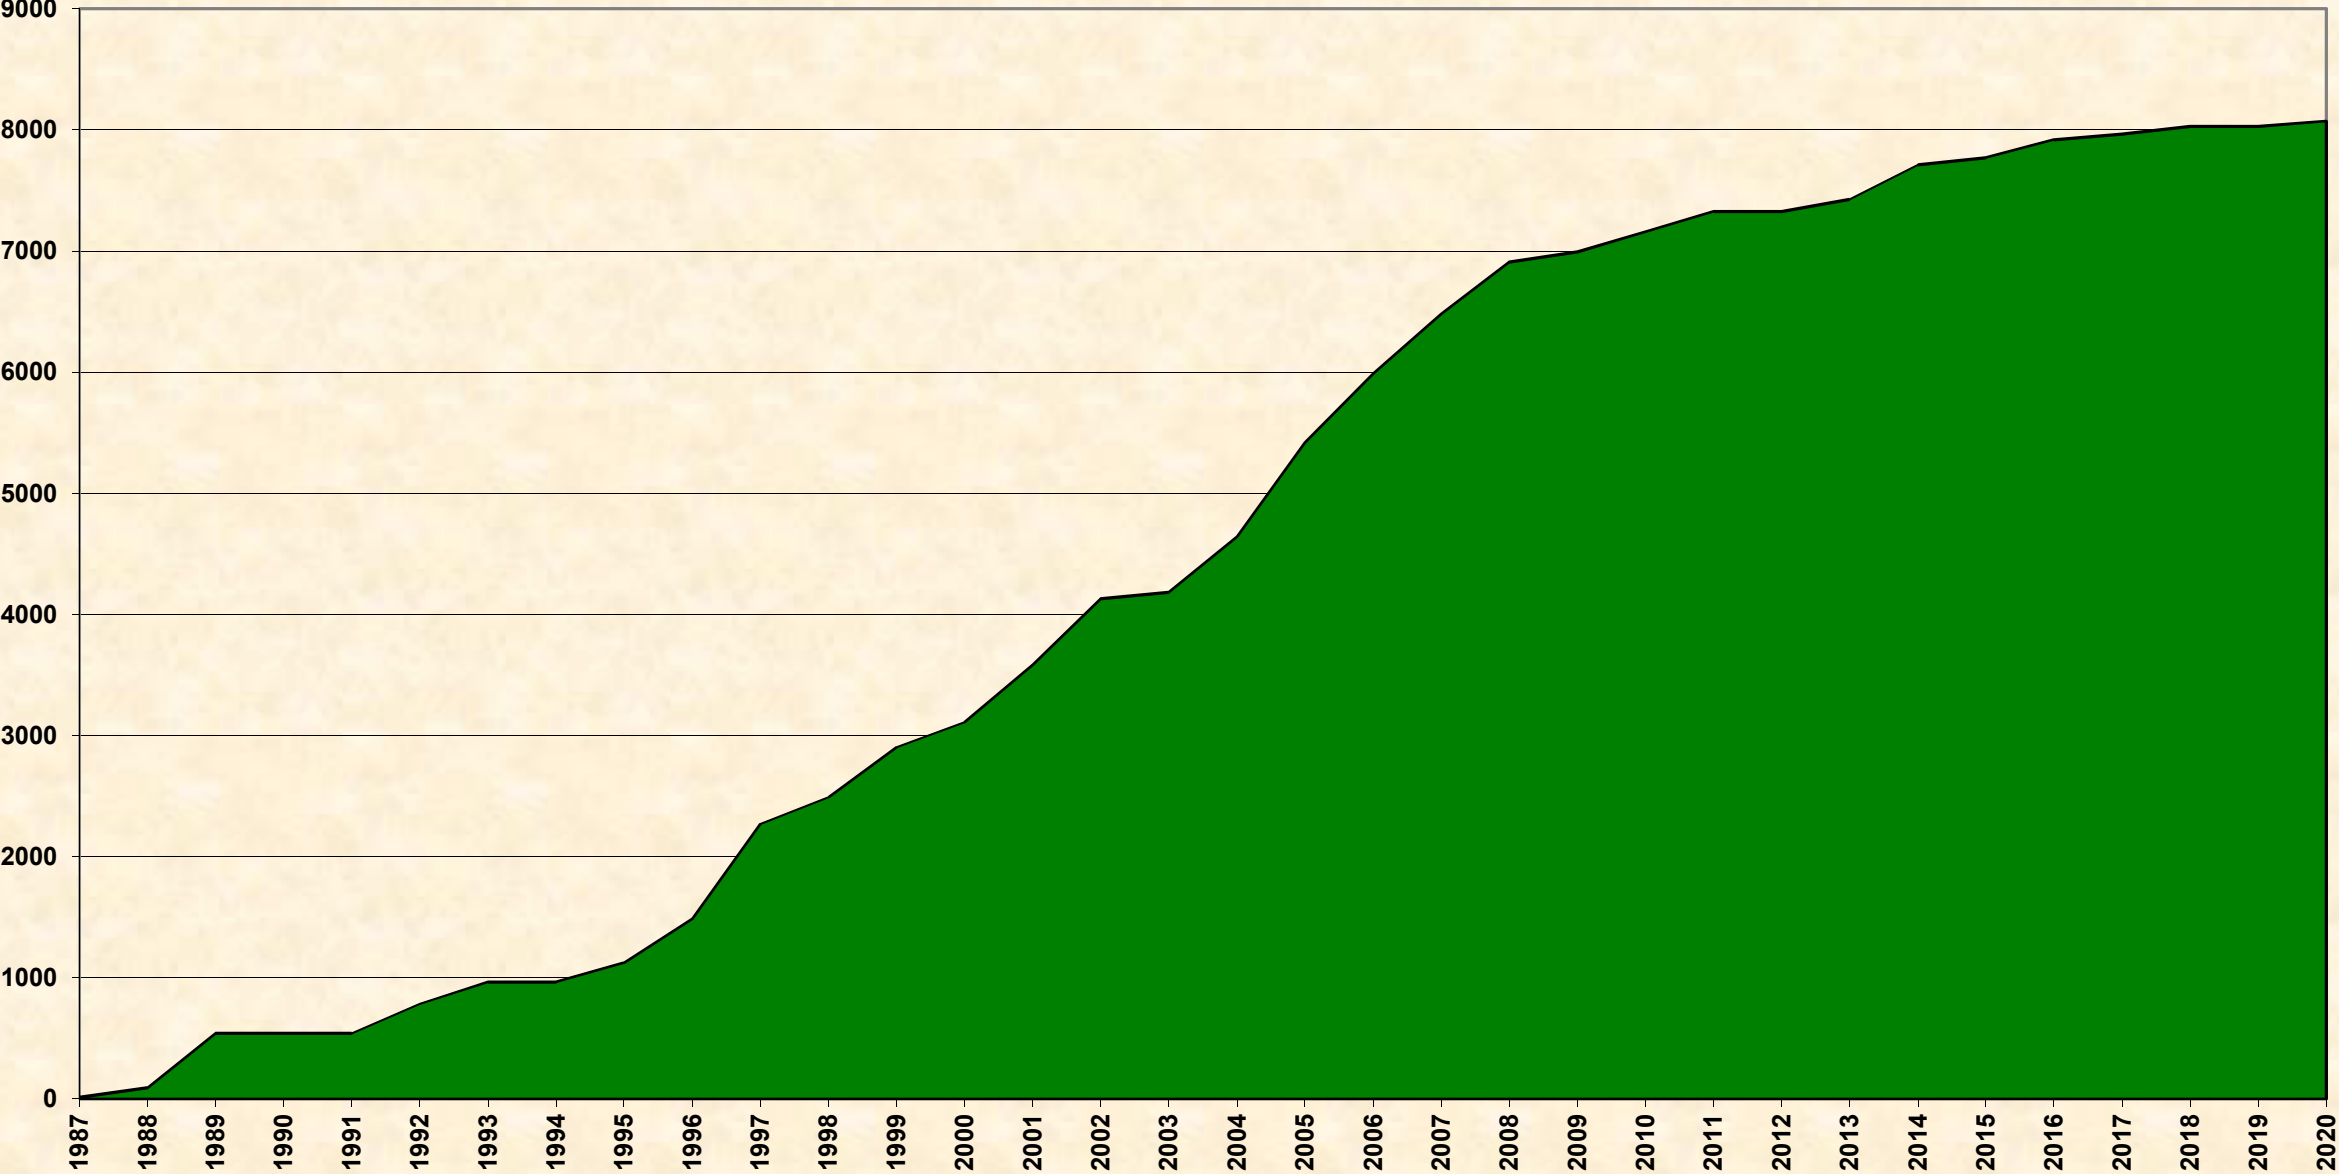

# MORRIS COUNTY FARMLAND PRESERVATION CUMULATIVE ACRES PRESERVED

Acres

Acres Preserved as of January 11, 2021 - 8,072

Year