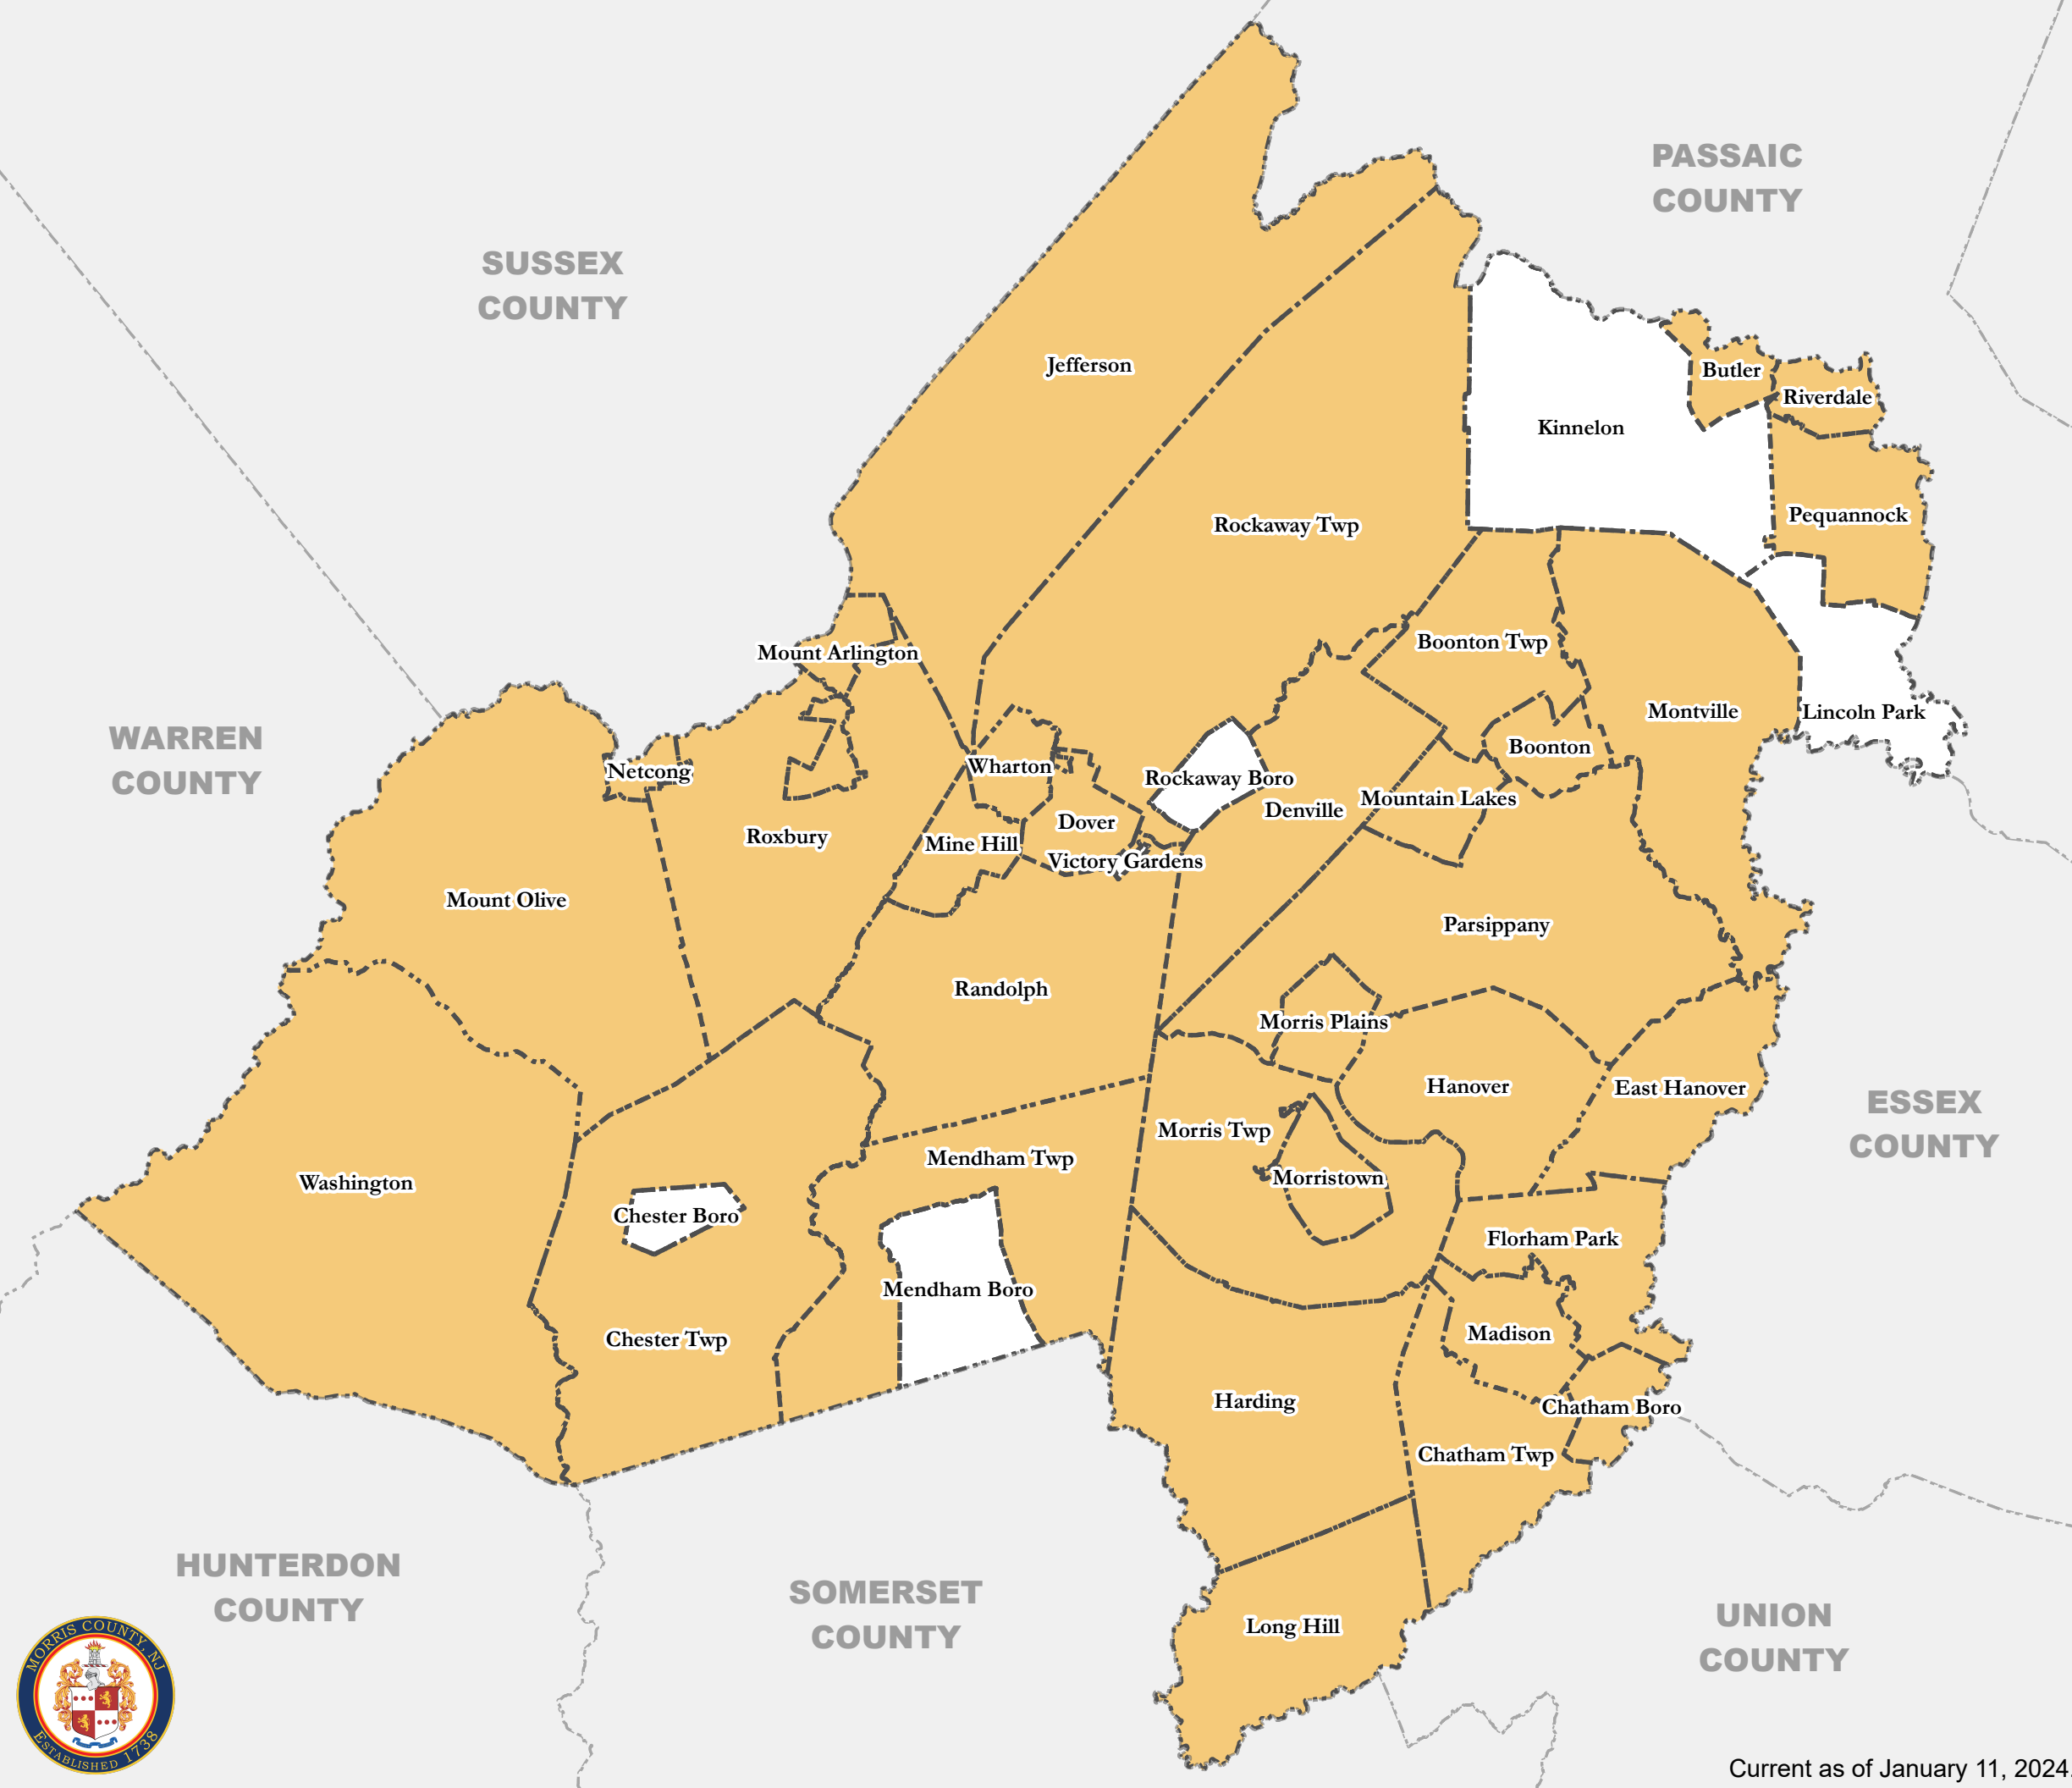

# Morris County Planning Board Members throughout the County

Municipality	Number of Planning Board Members
Boonton	1
Boonton Township	2
Butler	1
Chatham Borough	3
Chatham Township	3
Chester Borough	0
Chester Township	4
Denville	8
Dover	4
East Hanover	3
Florham Park	1
Hanover	5
Harding	2
Jefferson	1
Kinnelon	0
Lincoln Park	0
Long Hill	1
Madison	4
Mendham Borough	0
Mendham Township	4
Mine Hill	2
Montville	8
Morris Plains	5
Morris Township	4
Morristown	5
Mount Arlington	1
Mount Olive	5
Mountain Lakes	3
Netcong	3
Parsippany Troy-Hills	9
Pequannock	3
Randolph	5
Riverdale	2
Rockaway Borough	0
Rockaway Township	3
Roxbury	6
Victory Gardens	0
Washington	2
Wharton	1

0 2 4 Miles

Current as of January 11, 2024.