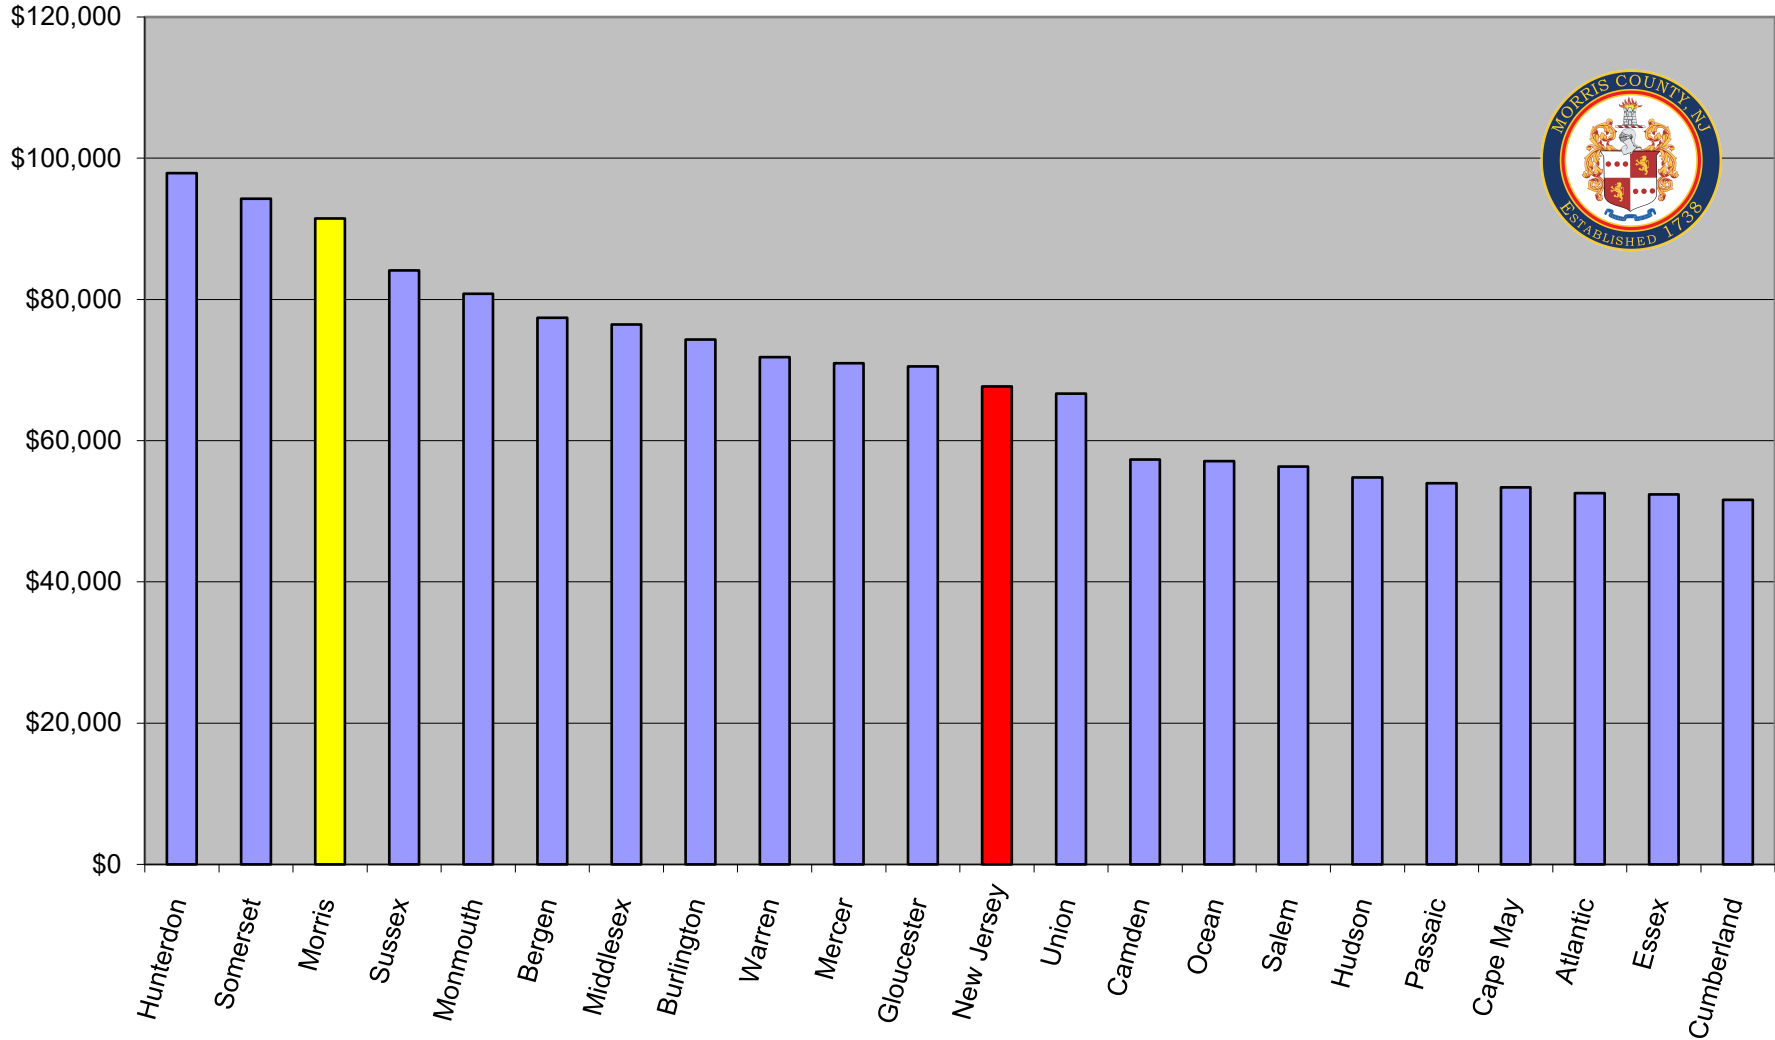

## Median Household Income by County, 2010

SOURCE: U.S. Census Bureau, 2010 American Community Survey  
Prepared by the Morris County Office of Planning and Preservation - Chart Revised: September 2011