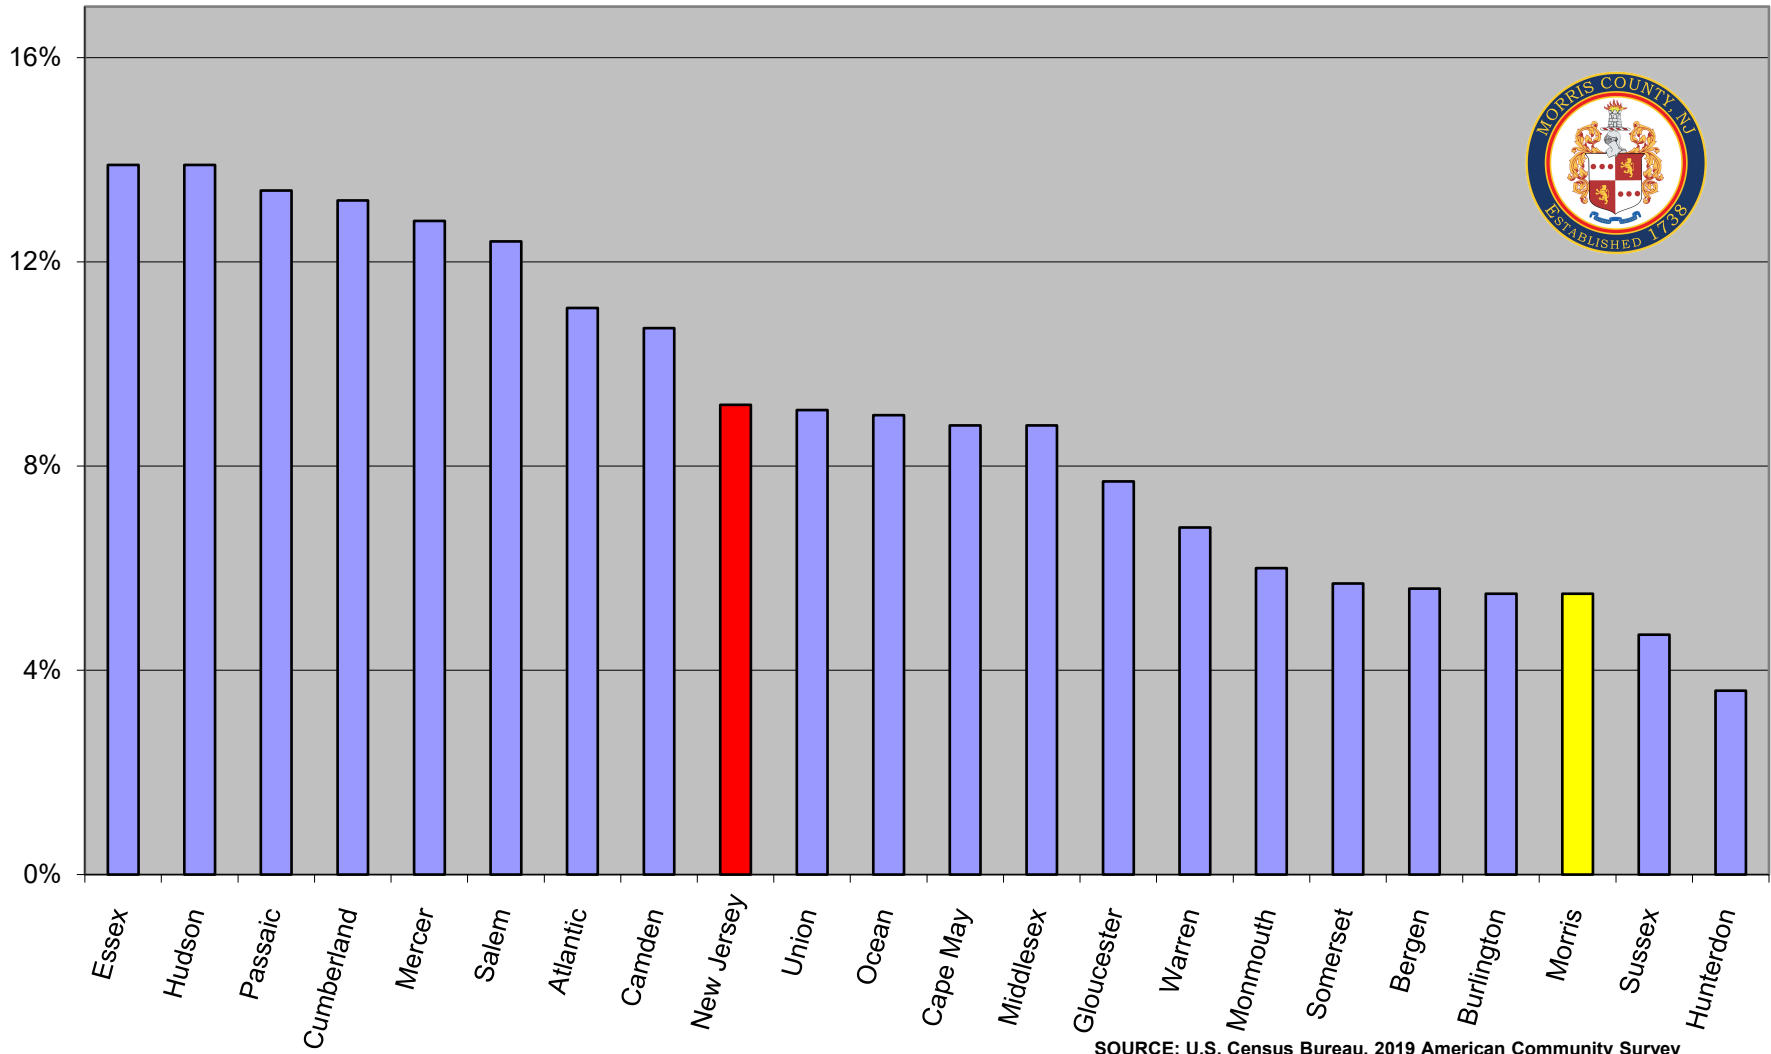

# Poverty Rate by County, 2019

## Individuals

SOURCE: U.S. Census Bureau, 2019 American Community Survey  
Prepared by the Morris County Office of Planning and Preservation - Chart Revised: October 2020